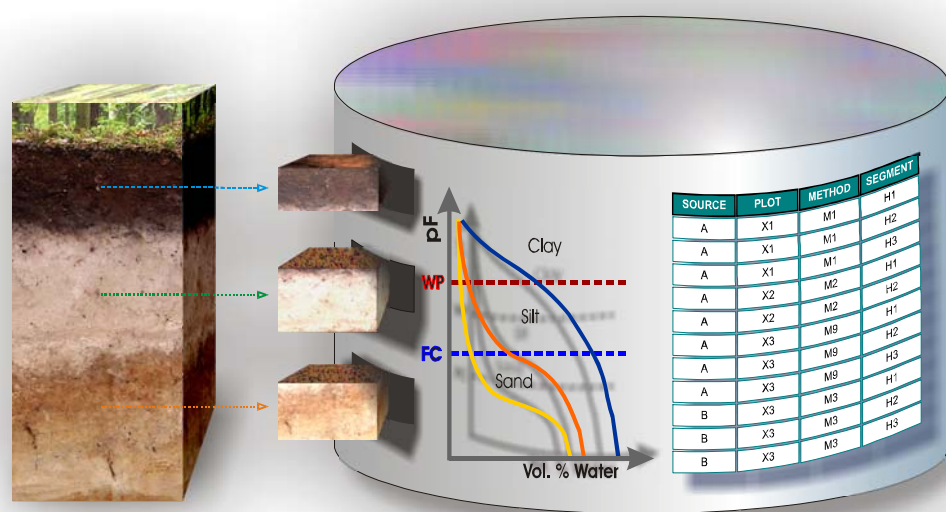

Extending Geographic and Thematic Range of SPADE/M with HYPRES Soil Profile Data

Roland Hiederer

EUR 24971 EN - 2011