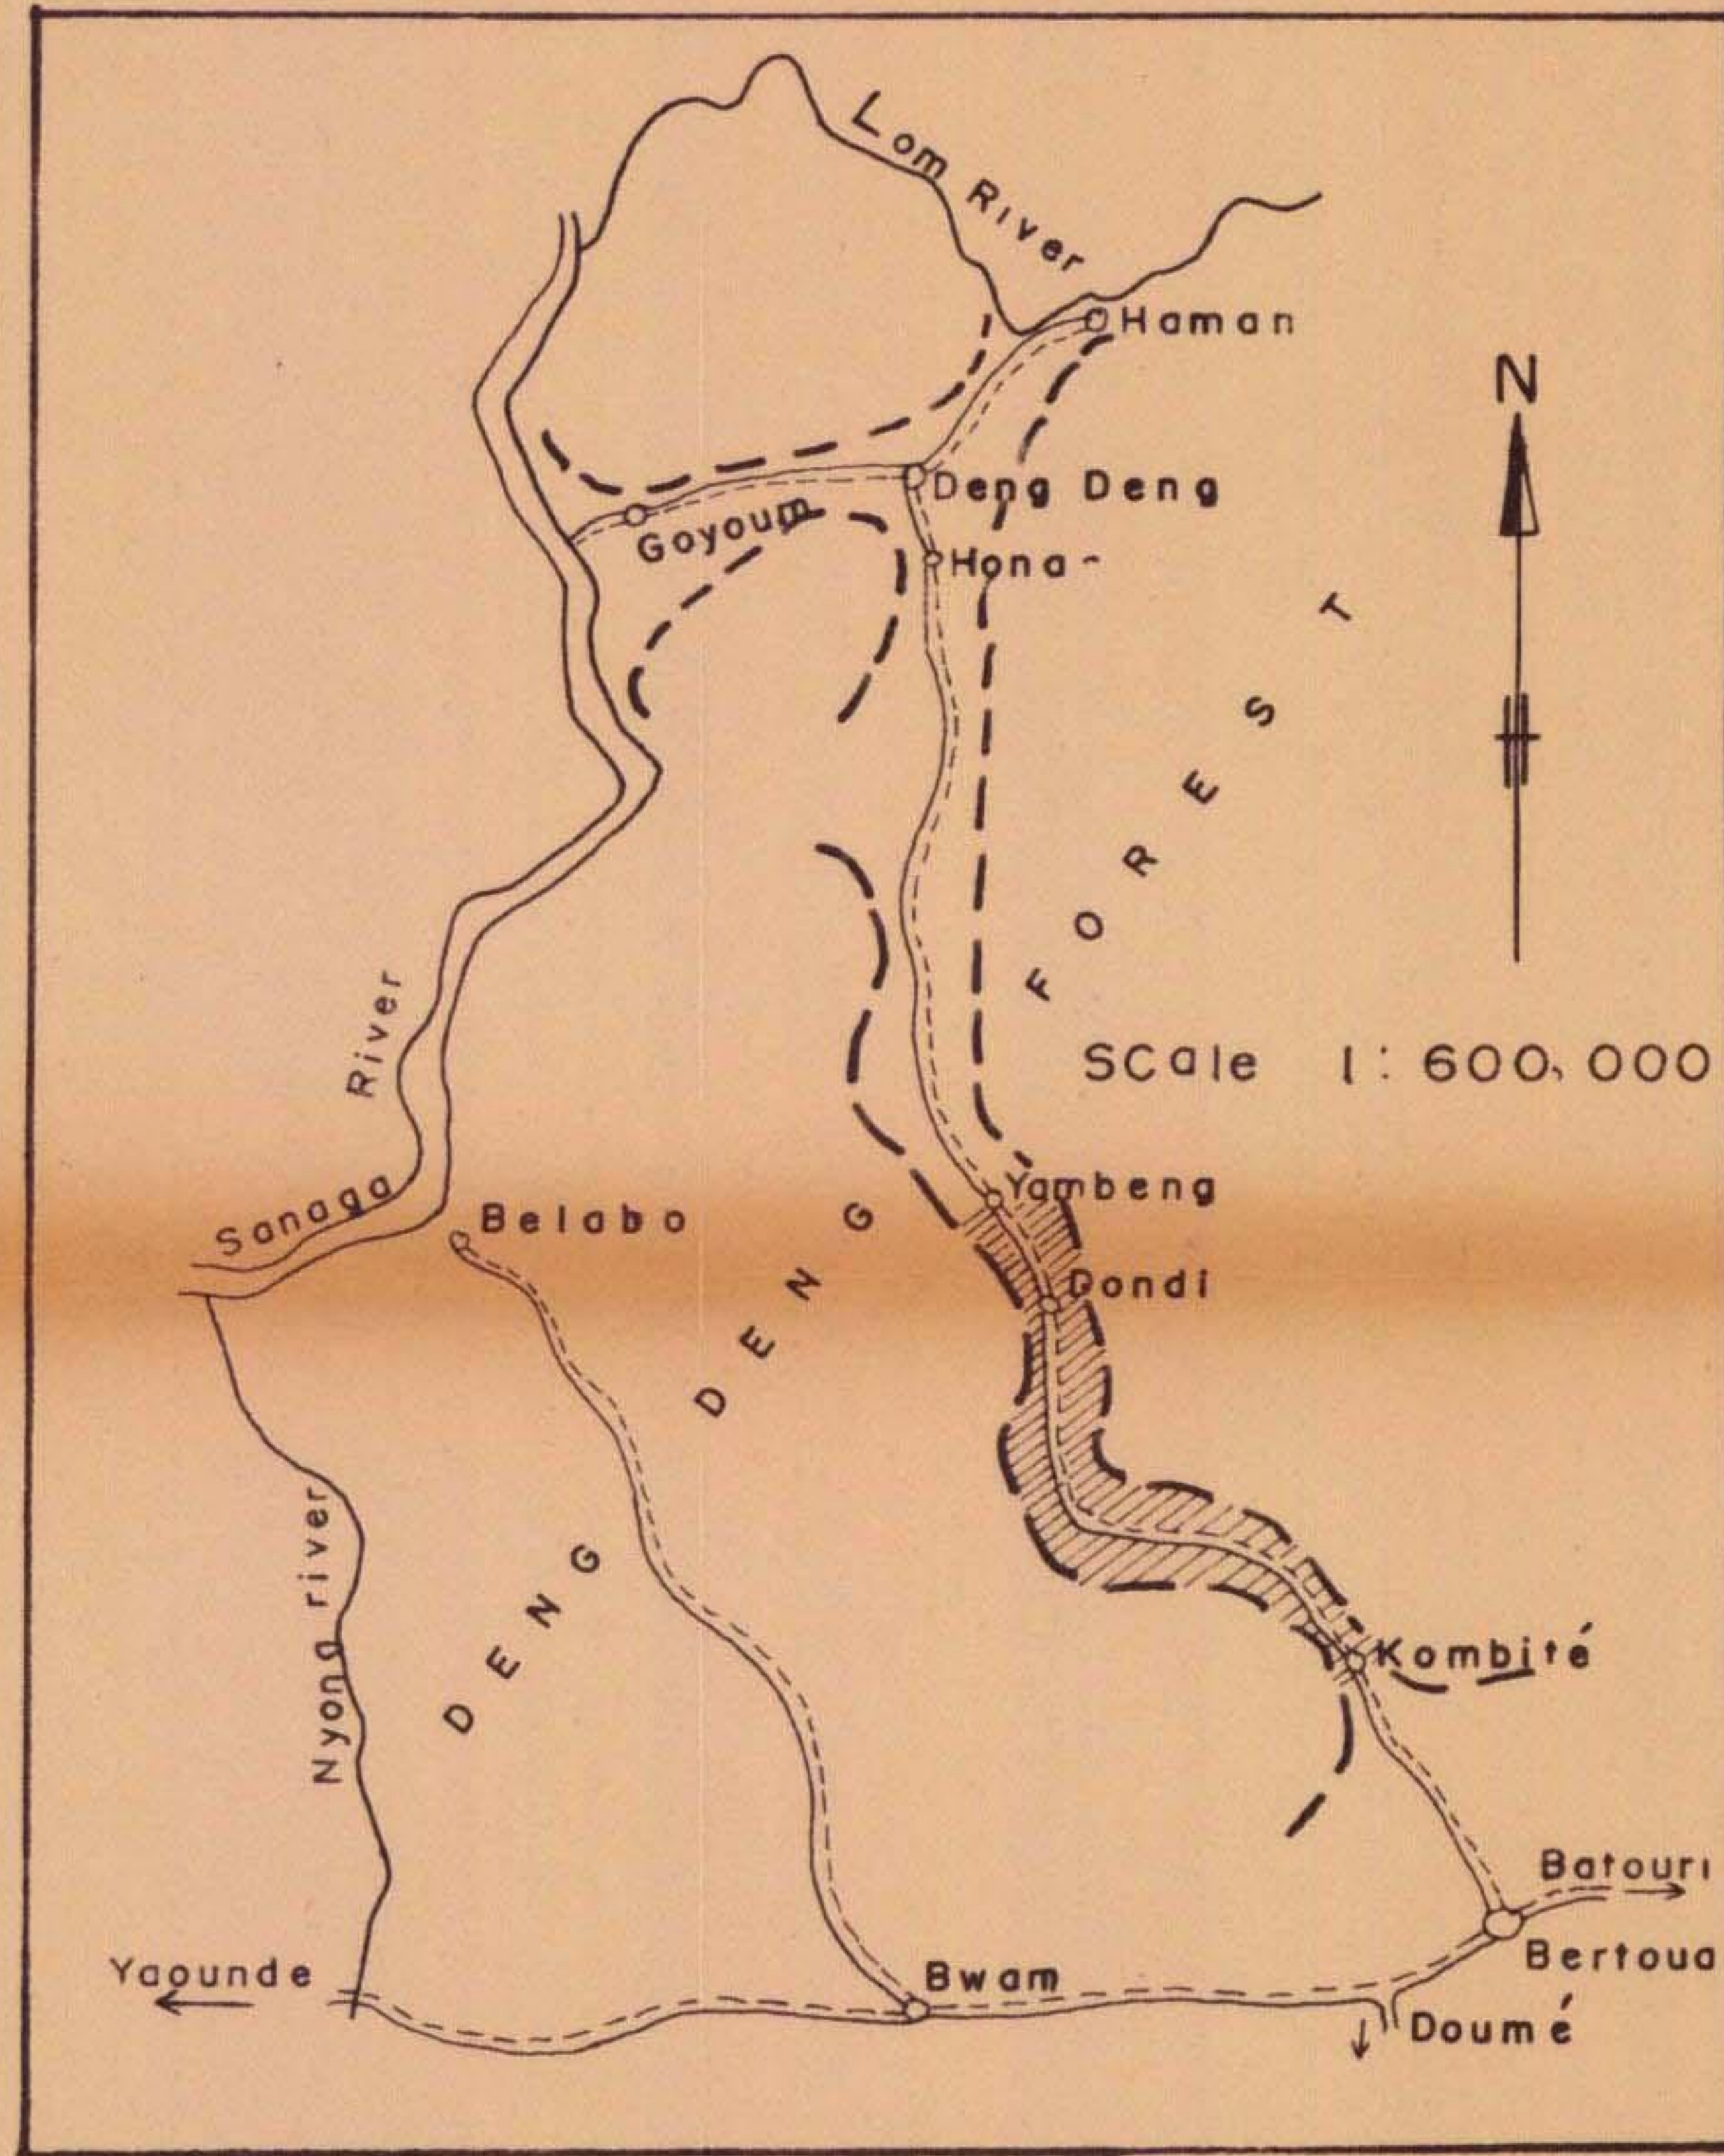

For continuation see map 2B

LOCATION MAP

CONVENTIONAL SYMBOLS

- Villages
- Roads
- Small Streams (5-65m wide)
- Valley bottoms (65-130m wide)
- Valley bottoms (over 130m wide)
- Limit Agricultural zone

SOIL SURVEY DENG DENG FOREST

SOIL MAP

AGRICULTURAL ZONE KOMBITÉ - YAMBENG

APPROX SCALE 1:50,000

0 1000 2000 3,000m

MAP NR. 2A 1978

Maps are reductions of original maps Scale 1:25,000

KOMBITÉ (1km)
BERTOUA (15km)