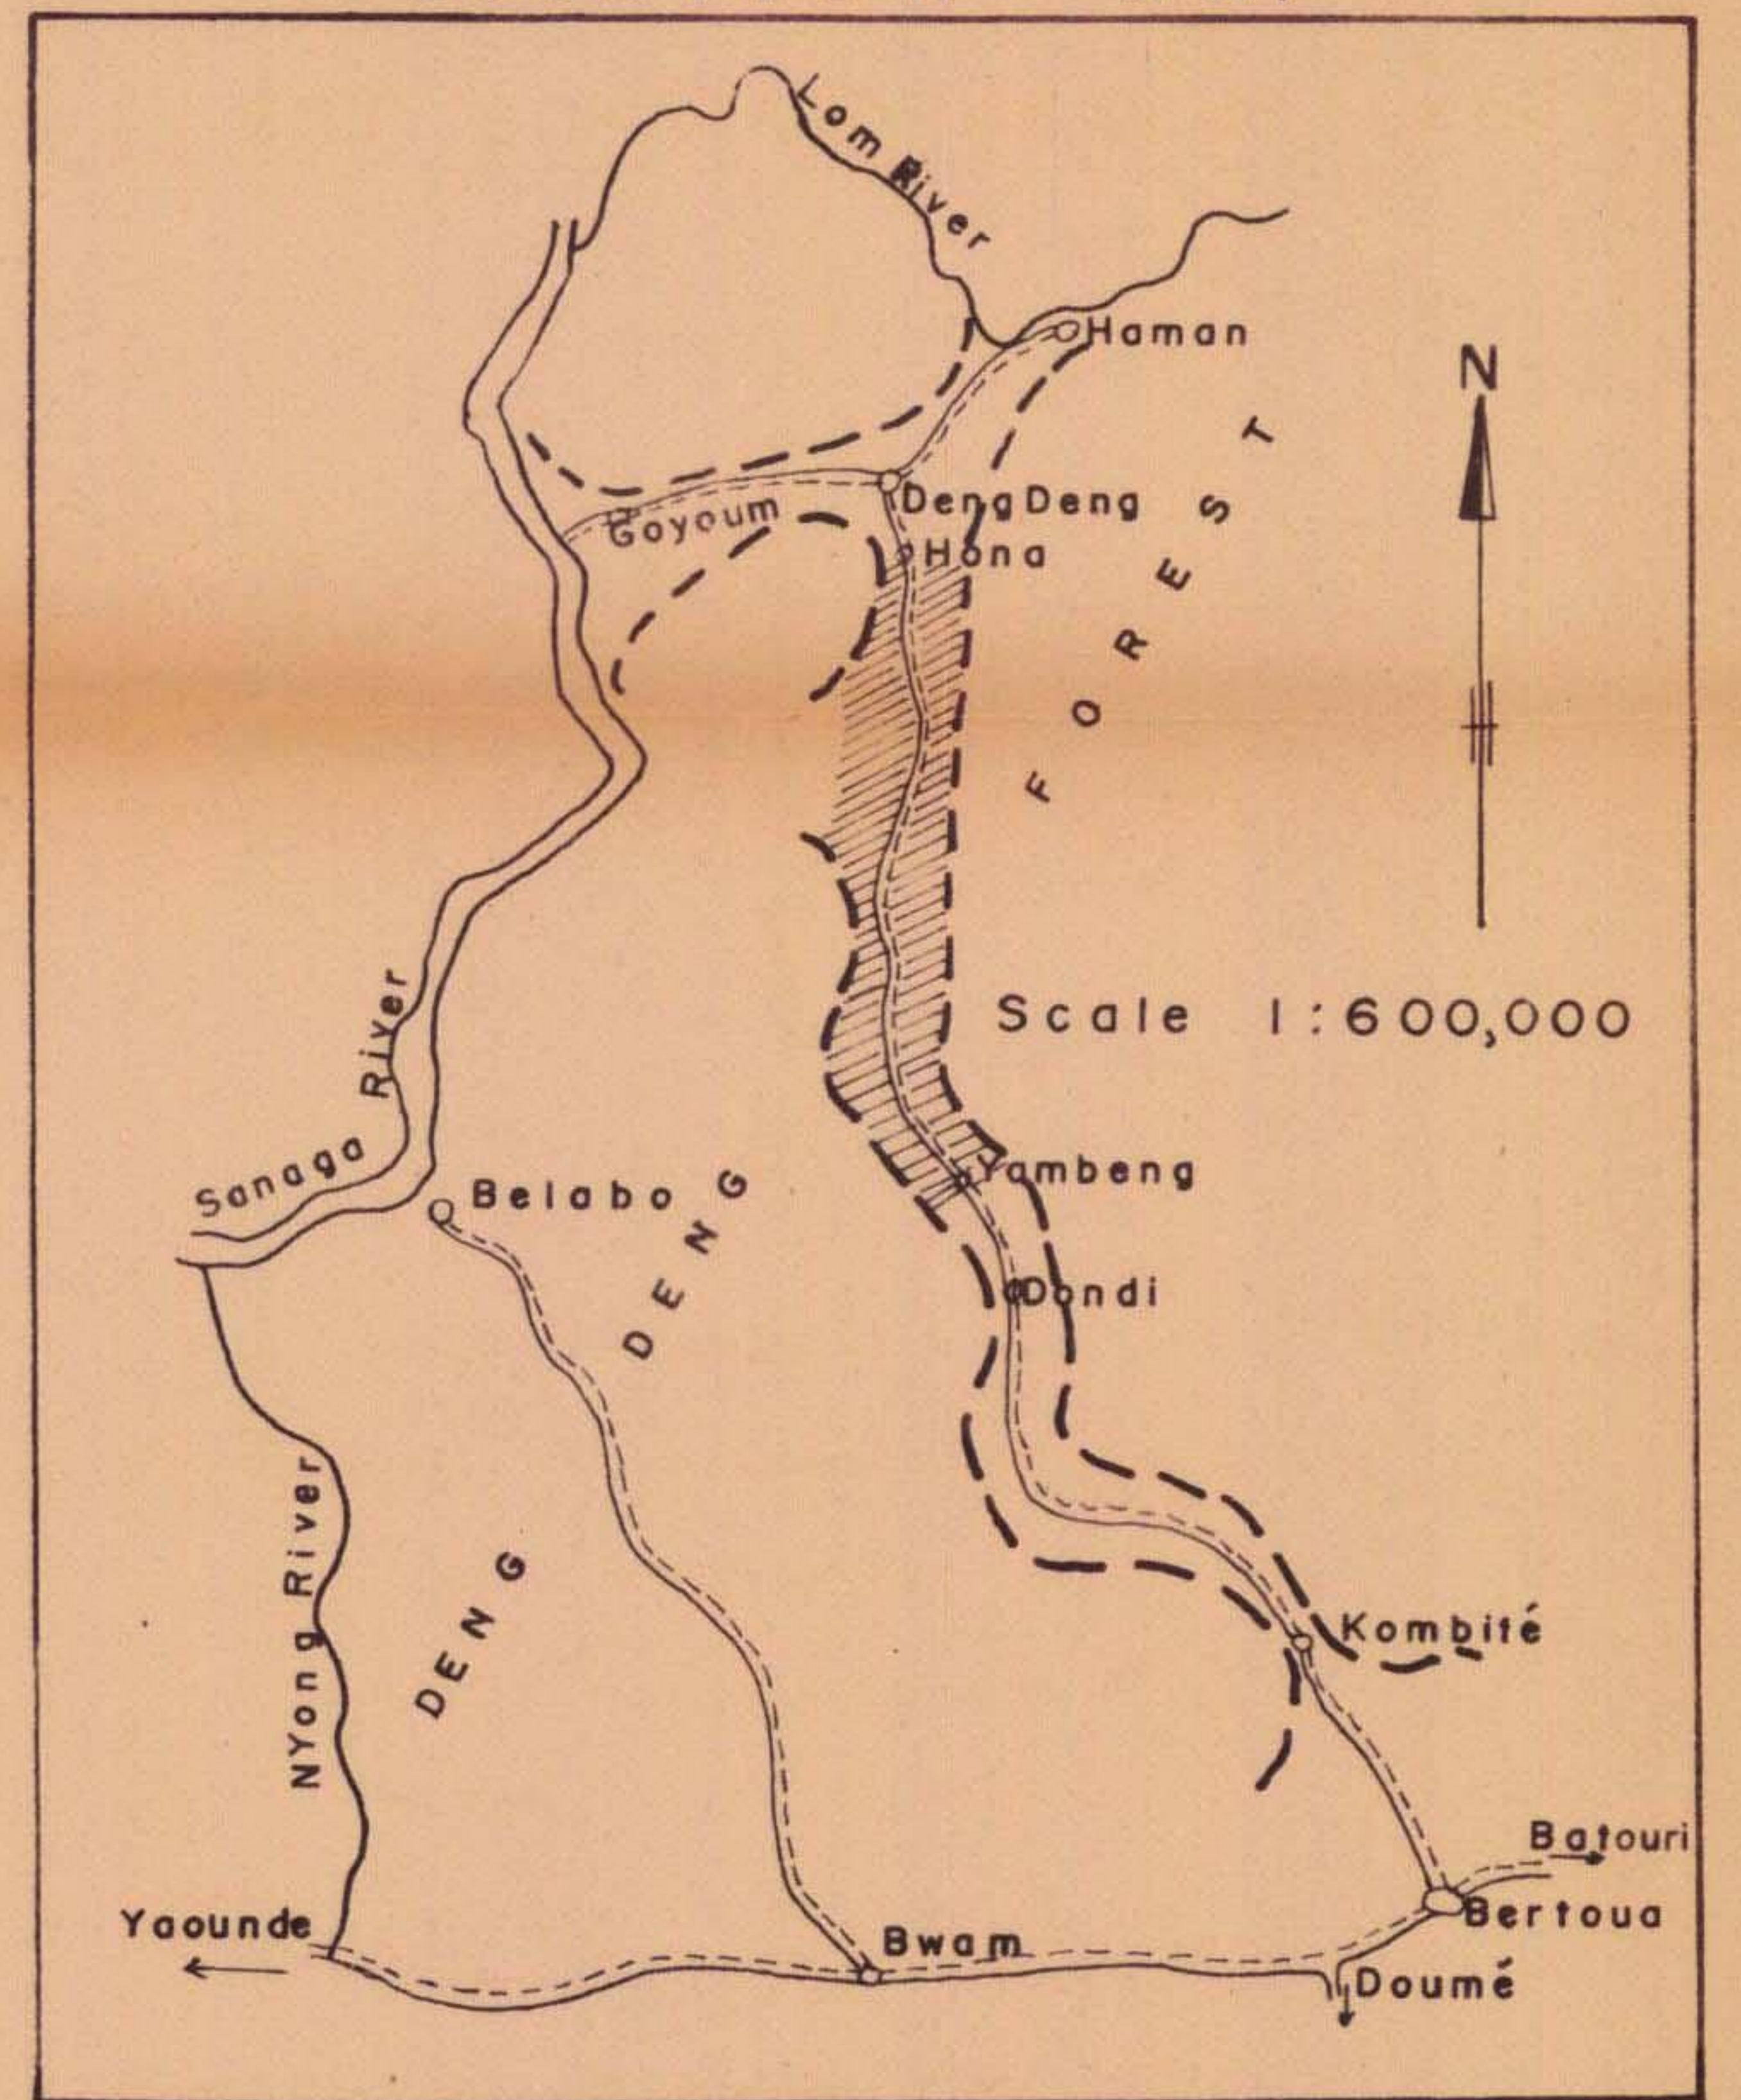

For continuation see map 2A

LOCATION MAP

CONVENTIONAL SYMBOLS

- Villages
- Roads
- Small streams (5-65m wide)
- Valley bottoms (65-130m wide)
- Valley bottoms (over 130m wide)
- Limit Agricultural zone

SOIL SURVEY DENG DENG FOREST

SOIL MAP  
AGRICULTURAL ZONE YAMBENG-HONA

APPROX. SCALE 1:50,000

MAP NR. 2B

1978

Maps are reductions of original maps Scale 1:25,000