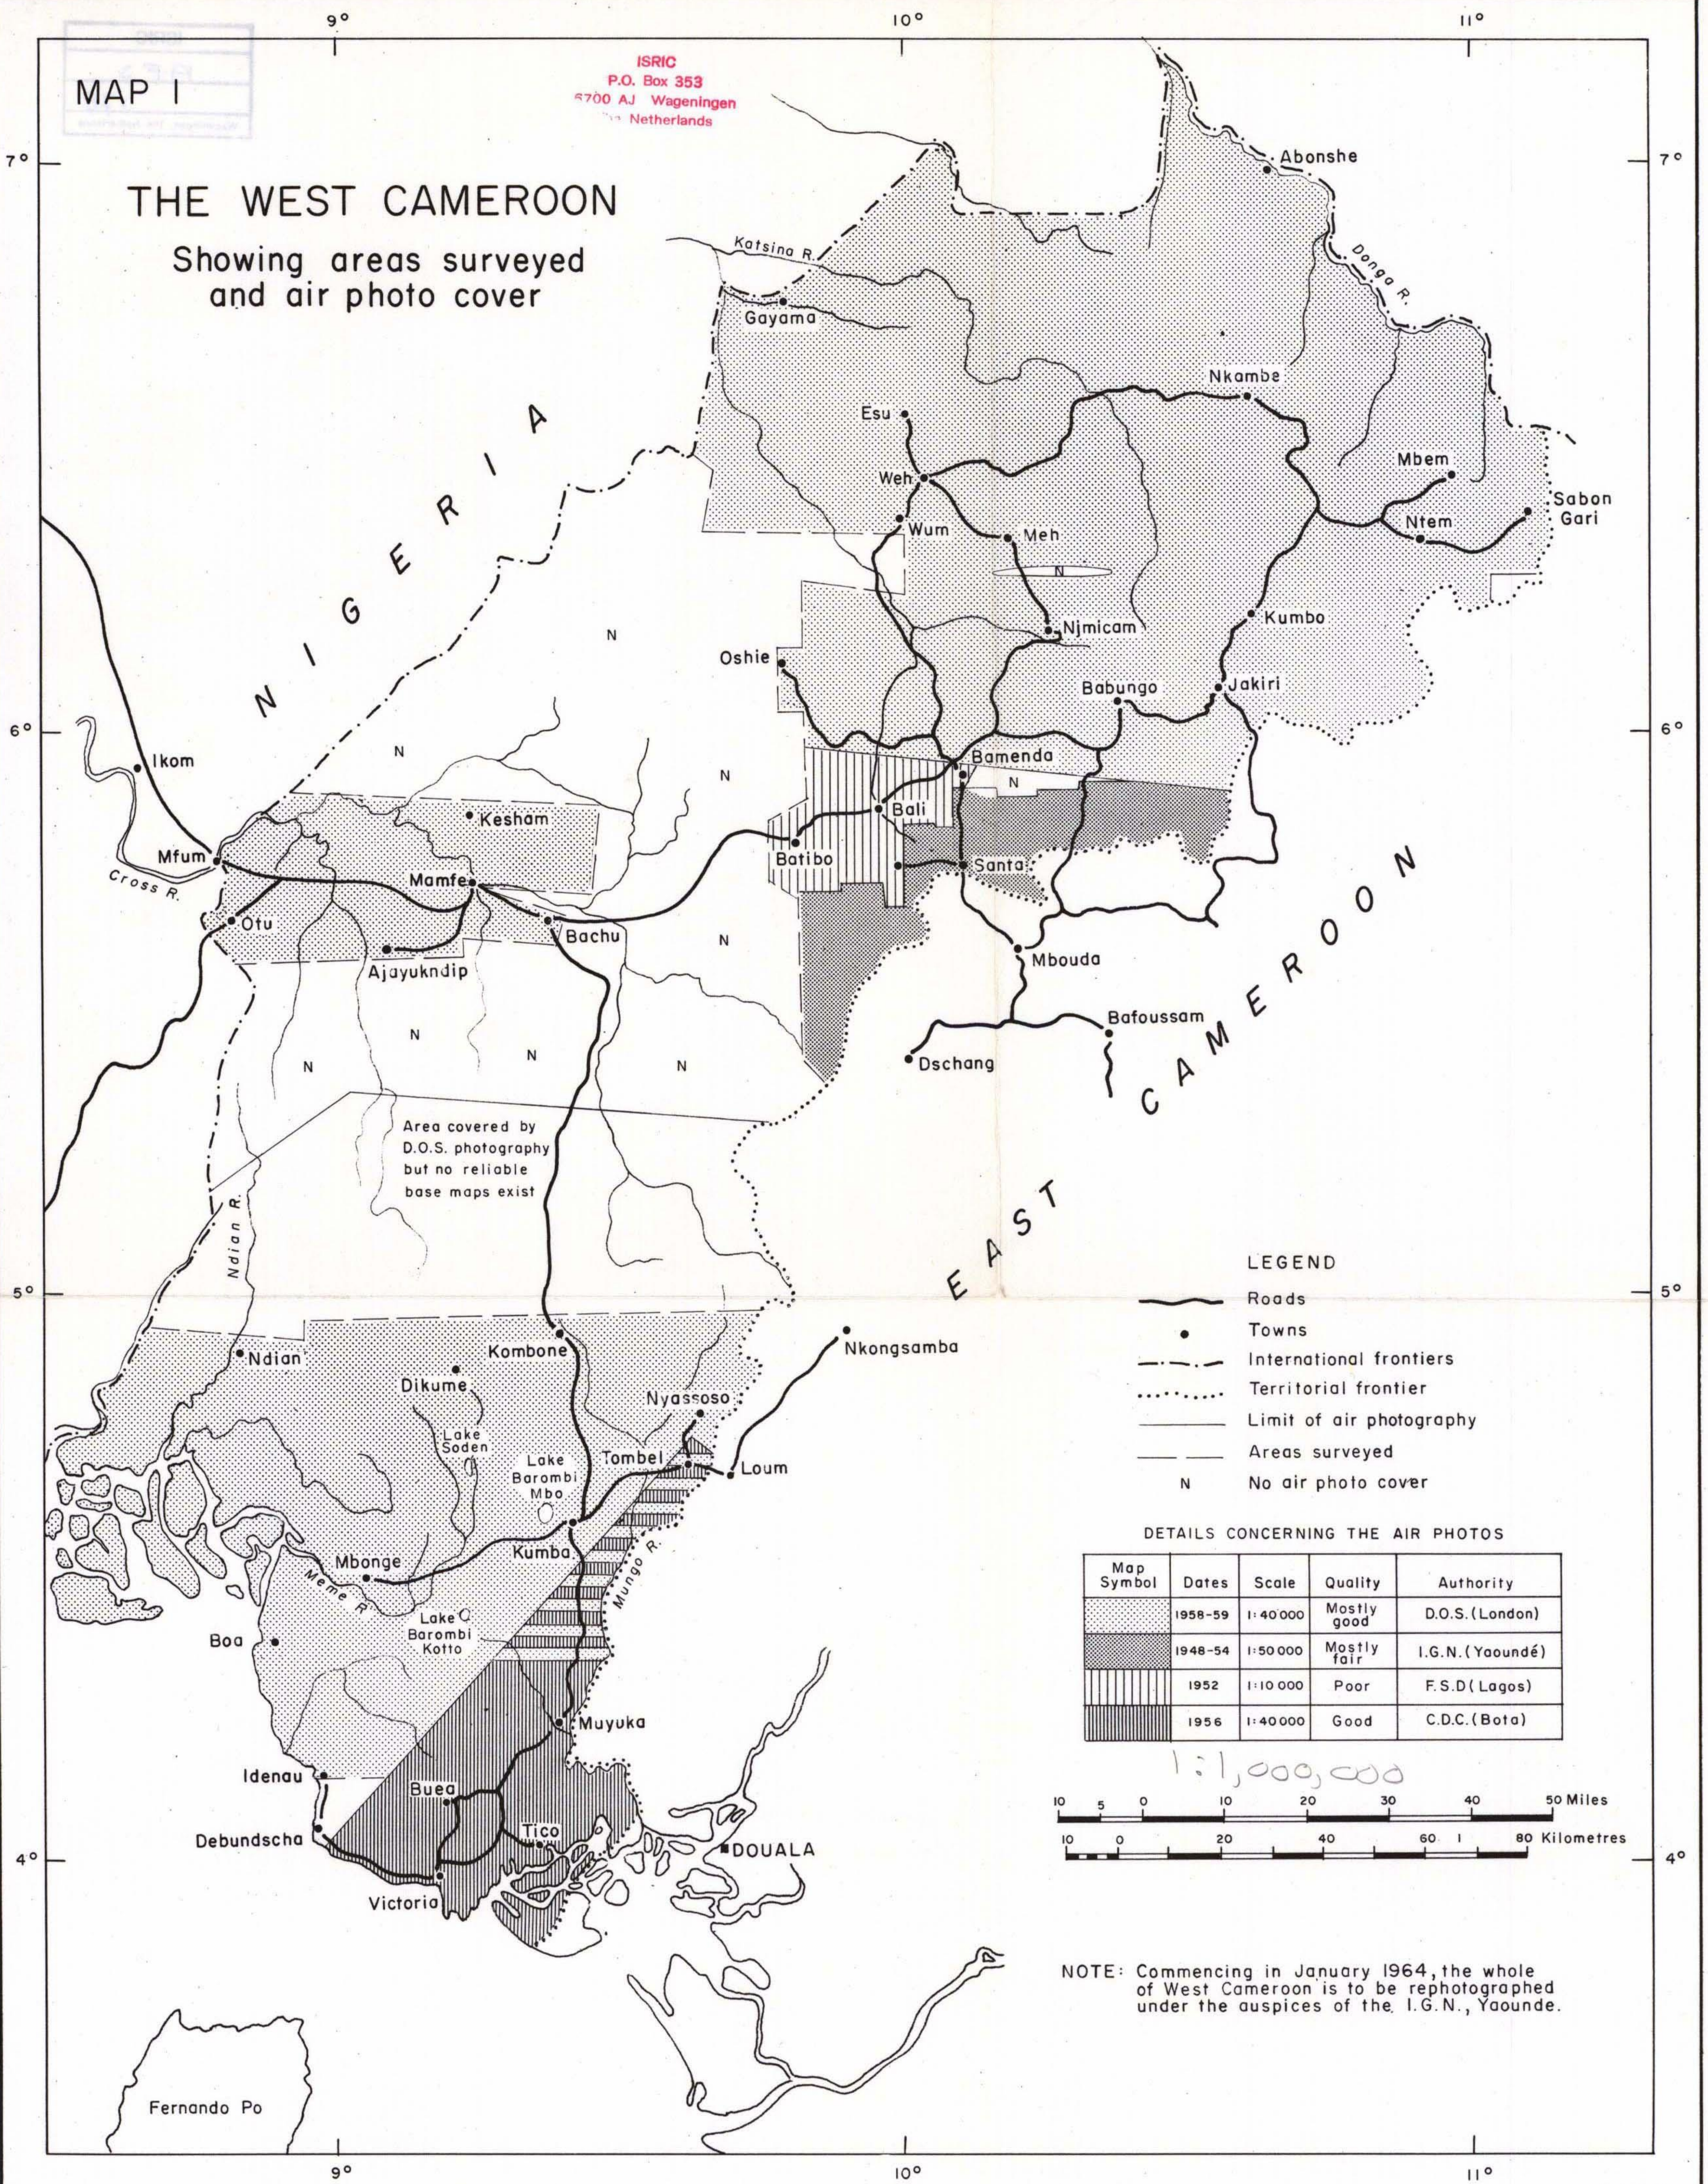

MAP I

ISRIC
P.O. Box 353
6700 AJ Wageningen
The Netherlands

THE WEST CAMEROON

Showing areas surveyed
and air photo cover

Area covered by
D.O.S. photography
but no reliable
base maps exist

LEGEND

- Roads
- Towns
- International frontiers
- Territorial frontier
- Limit of air photography
- Areas surveyed
- No air photo cover

DETAILS CONCERNING THE AIR PHOTOS

Map Symbol	Dates	Scale	Quality	Authority
	1958-59	1:40 000	Mostly good	D.O.S. (London)
	1948-54	1:50 000	Mostly fair	I.G.N. (Yaoundé)
	1952	1:10 000	Poor	F.S.D. (Lagos)
	1956	1:40 000	Good	C.D.C. (Bota)

1:1,000,000

NOTE: Commencing in January 1964, the whole of West Cameroon is to be rephotographed under the auspices of the I.G.N., Yaounde.