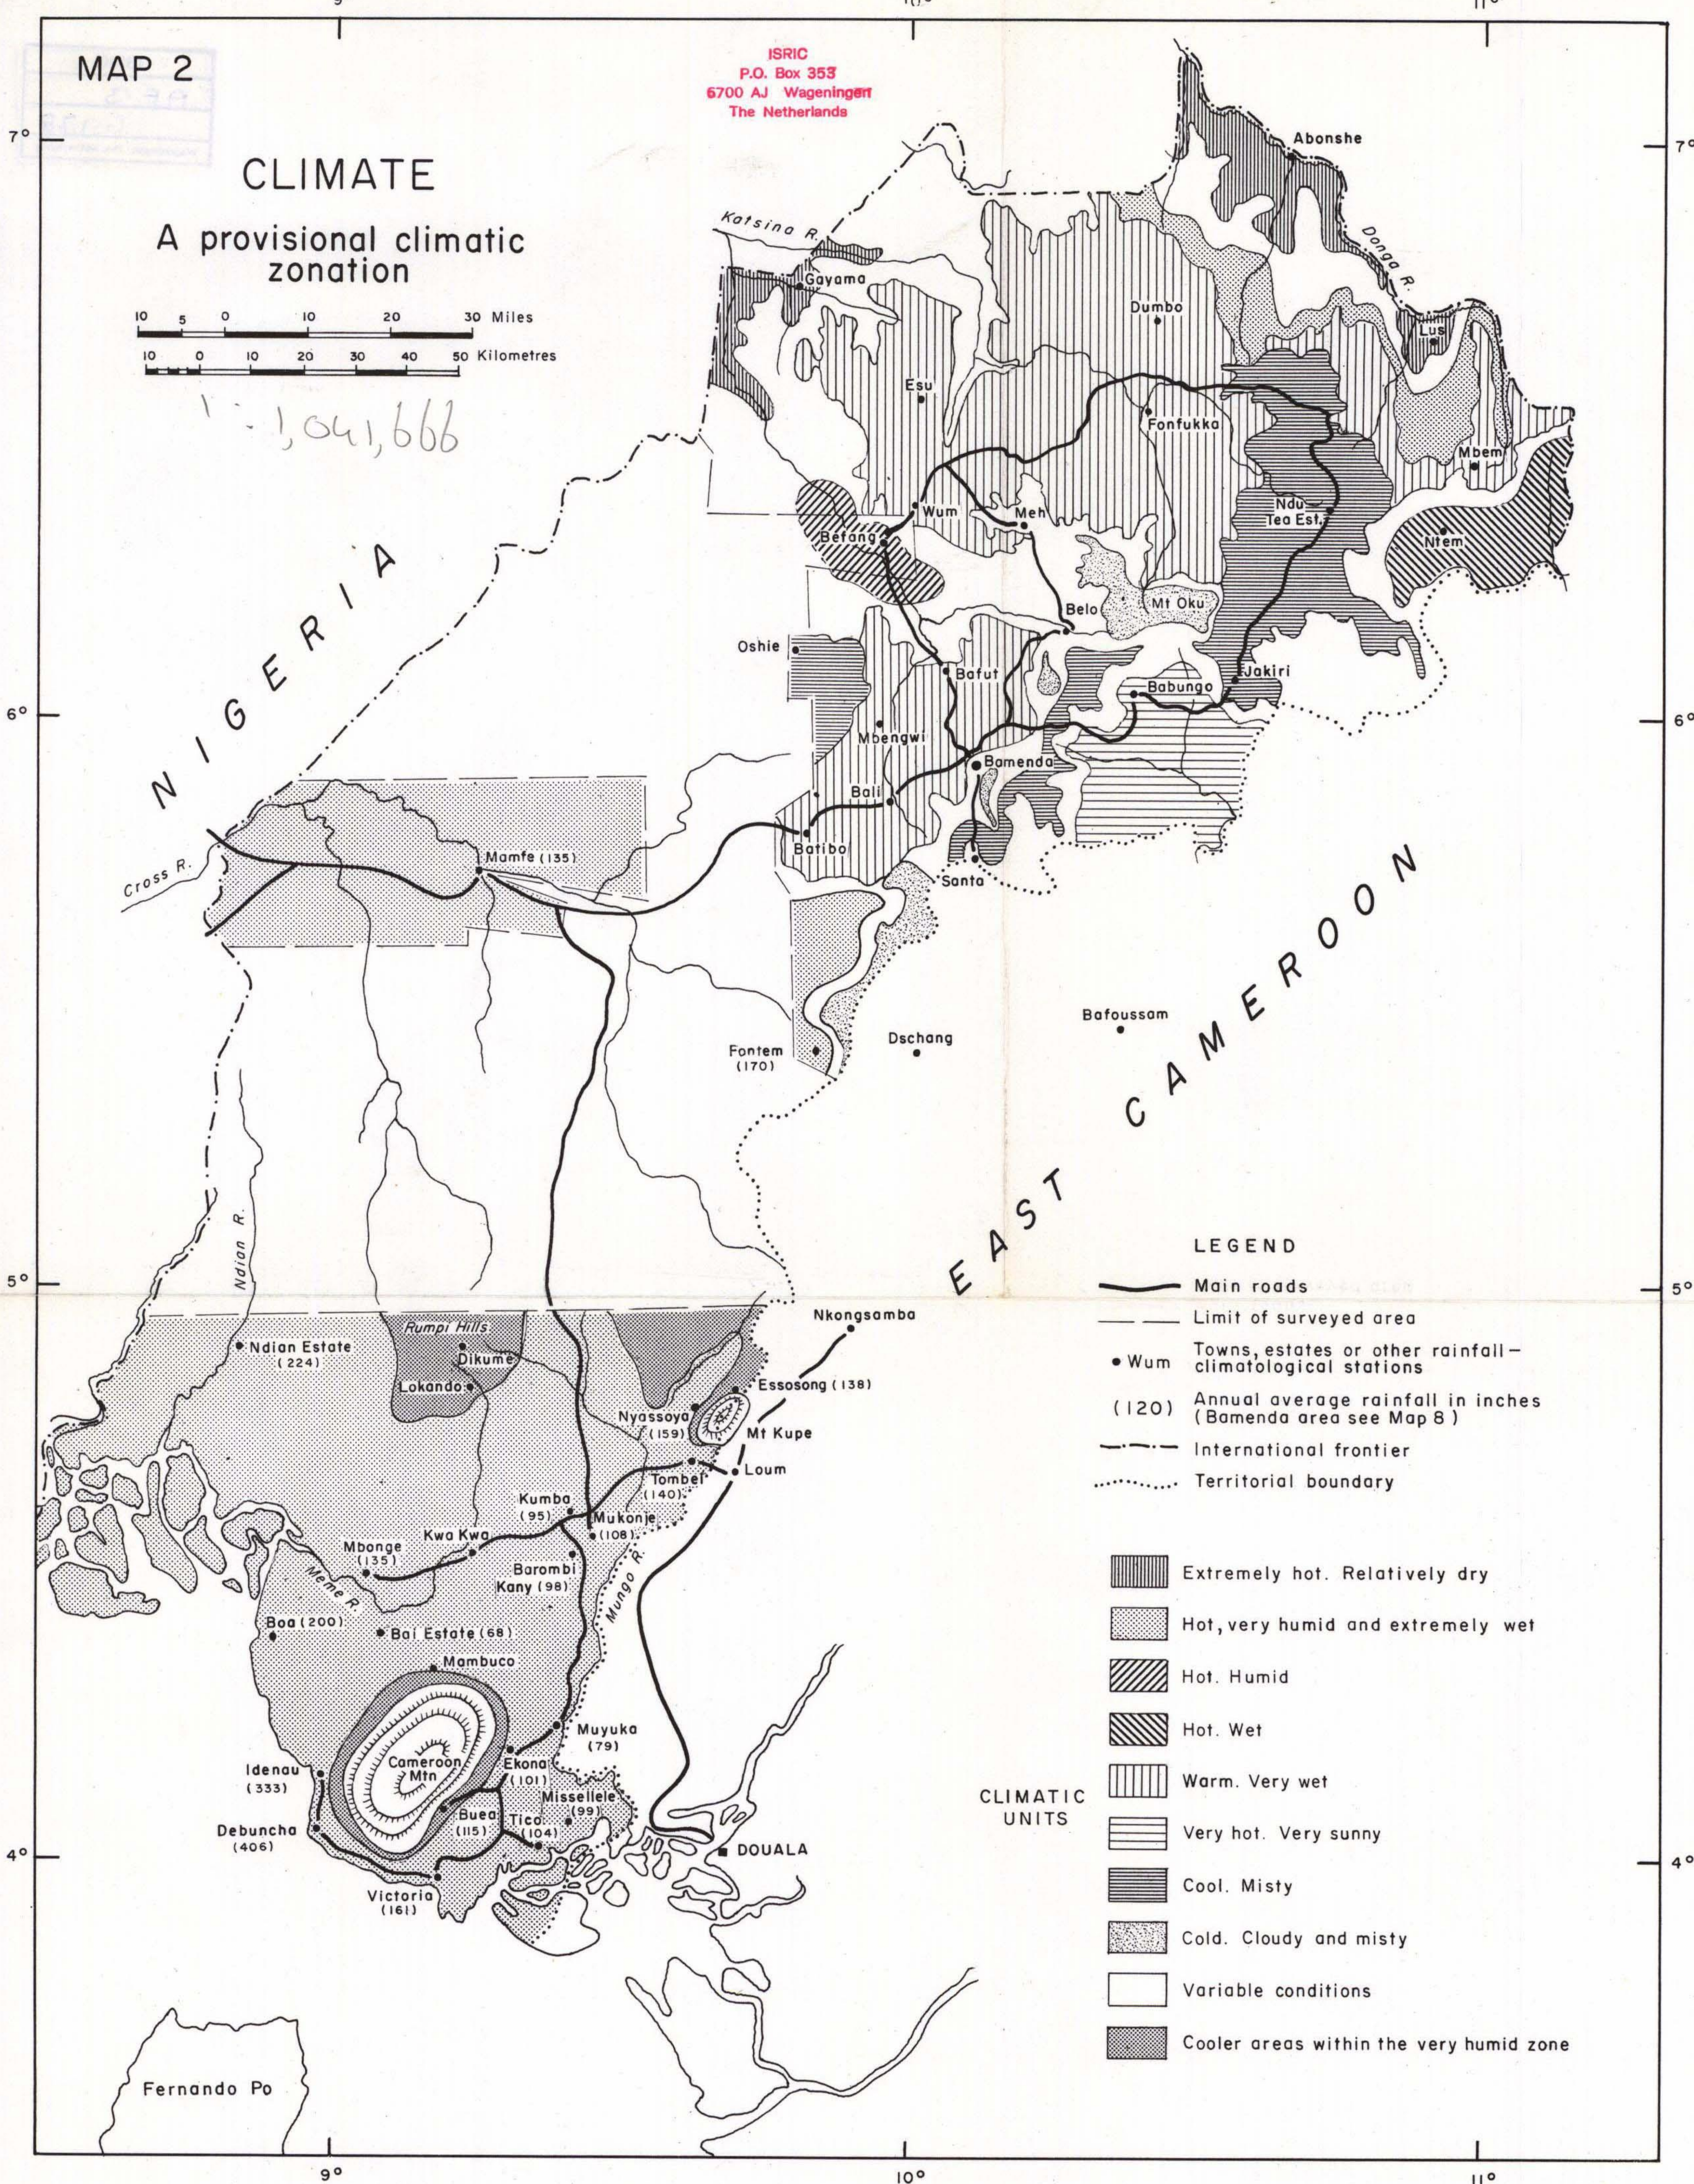

ISRIC
P.O. Box 353
6700 AJ Wageningen
The Netherlands

CLIMATE

A provisional climatic zonation

1,041,666

- LEGEND**
- Main roads
 - Limit of surveyed area
 - Towns, estates or other rainfall-climatological stations
 - Annual average rainfall in inches (Bamenda area see Map 8)
 - International frontier
 - Territorial boundary

- CLIMATIC UNITS**
- Extremely hot. Relatively dry
 - Hot, very humid and extremely wet
 - Hot. Humid
 - Hot. Wet
 - Warm. Very wet
 - Very hot. Very sunny
 - Cool. Misty
 - Cold. Cloudy and misty
 - Variable conditions
 - Cooler areas within the very humid zone