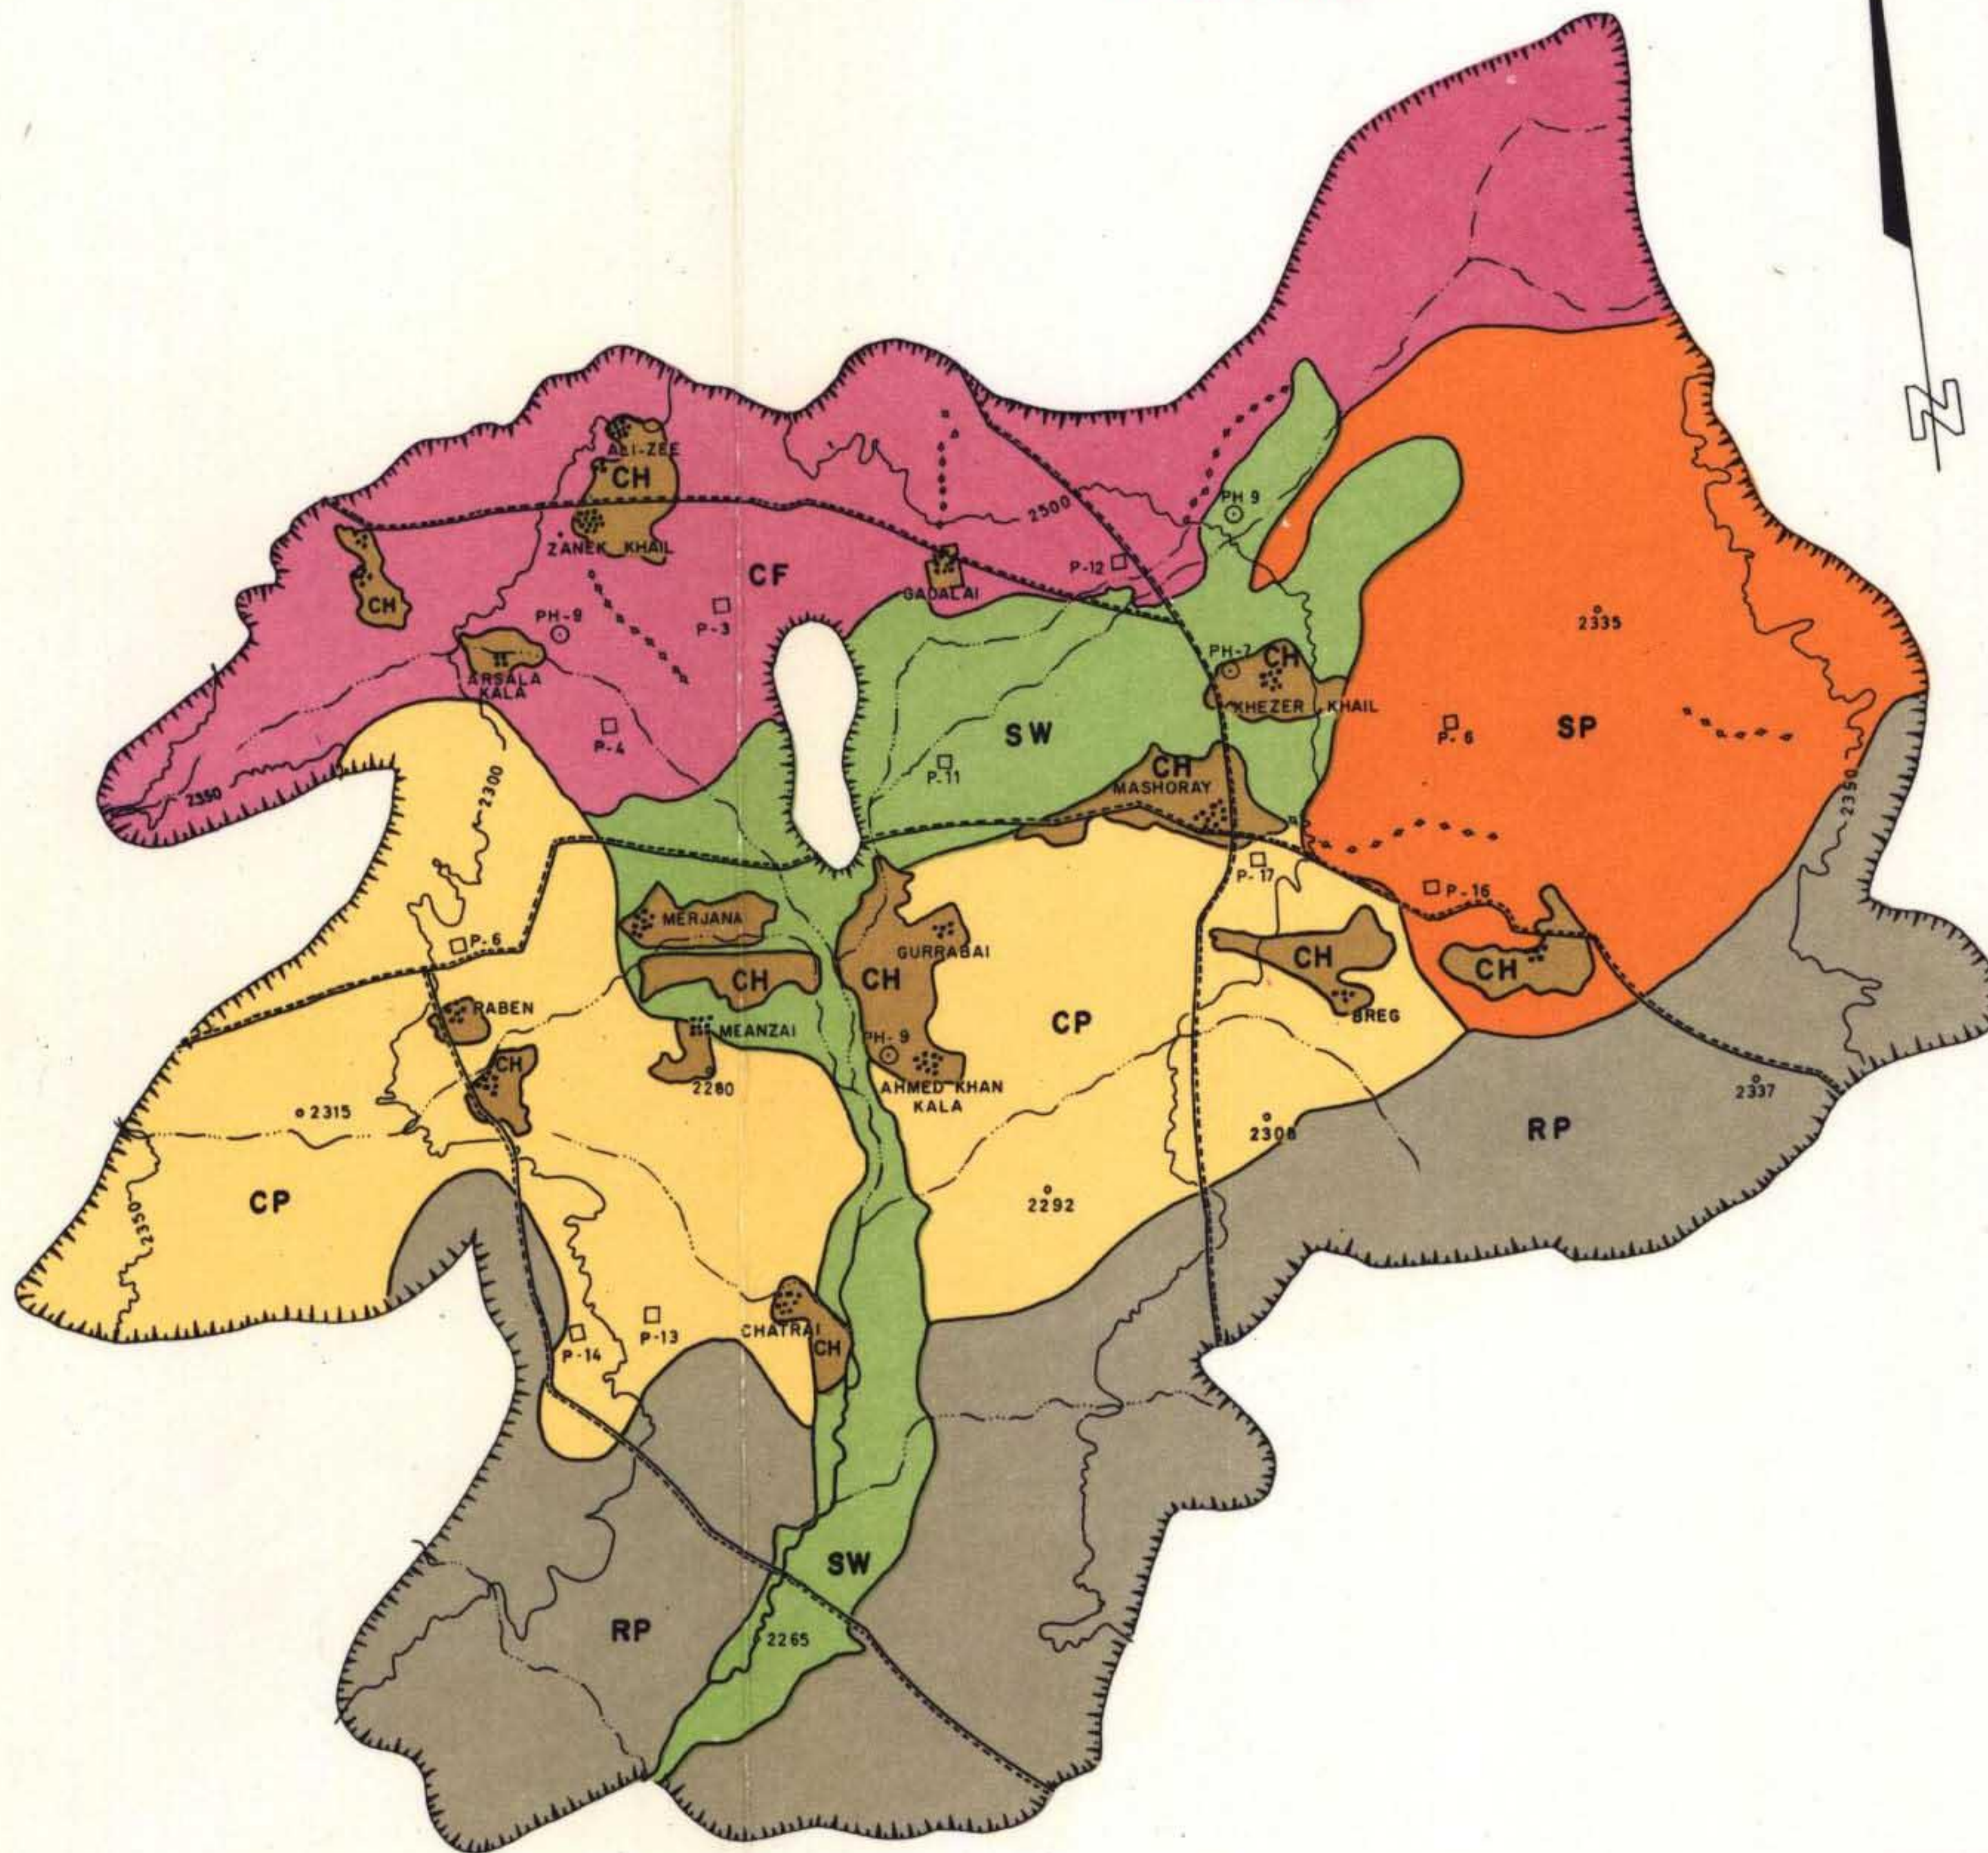

ISRIC
P.O. Box 353
6700 AJ Wageningen
The Netherlands

LEGEND

LAND USE	AREA IN HA	%
CH KAREZES CULTIVATED AND HOMESTEAD LAND.	2870	5
SW SALINE WASTE USED AS PASTURE.	6300	12
SP PATCHES OF NON-IRRIGATED, CULTIVATED LAND & SAND USED AS PASTURE.	8250	15
RP UNDULATING SURFACE, ROCKY AREAS LESS FREQUENTLY USED AS PASTURE.	13830	25
CF ERODED NON-IRRIGATED FALLOW LAND, EVERY TWO-FIVE YEARS USE AS WHEAT LAND AND PASTURE.	9590	17
CP COMPLEX OF NON IRRIGATED CULTIVATED AND NON CULTIVATED SALINE LAND, USED AS PASTURE.	14060	26
TOTAL	54900	100

LEGEND

JEEP TRACK	———
TRAIL	- - - - -
RIVER	~~~~~
KAREZ	· · · · ·
DRAINAGE	~~~~~
VILLAGE	•••••
HILLY TERRAIN

AFGHANISTAN

LOCATION MAP

AFGHANISTAN & UNITED NATIONS SPECIAL FUND
LAND & WATER RESOURCES SURVEY

FOOD AND AGRICULTURE ORGANIZATION OF THE UNITED NATIONS

LAND USE MAP
THE WAZA KHWA AREA

Surveyed Oct. 1962

Drawing No. Vol. IV-24

Compiled from Advance Copies 1:50,000
Afghan Geological Survey Maps