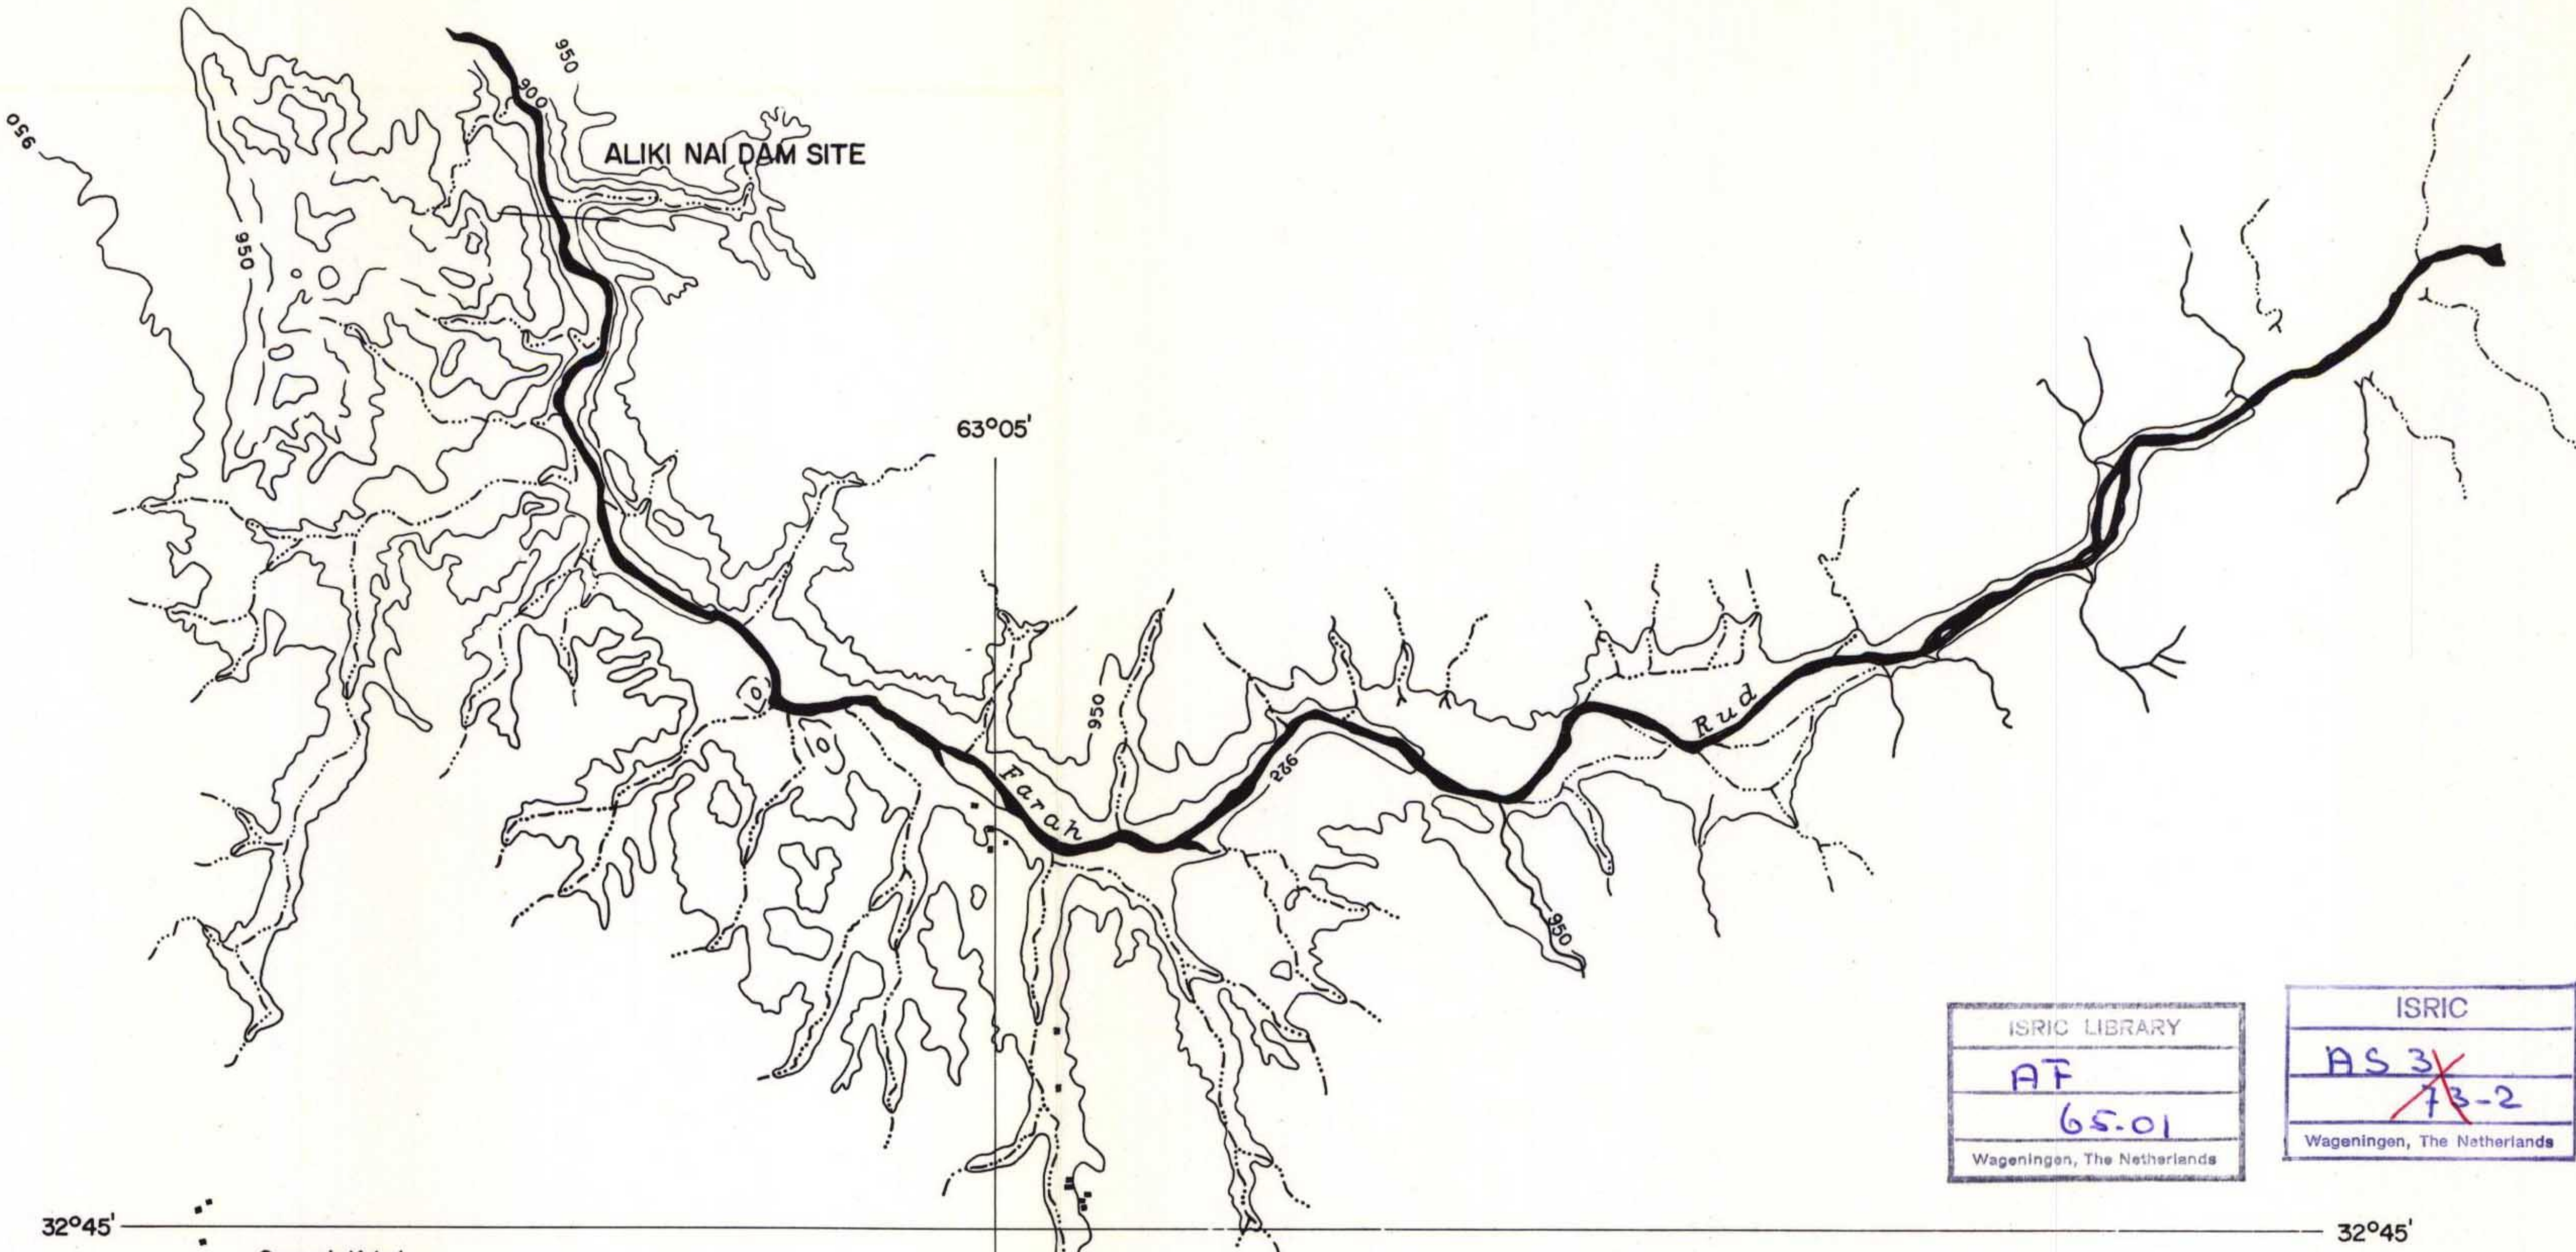

Qarya-i-Gozar Gozar

ISRIC
P.O. Box 353
6700 AJ Wageningen
The Netherlands

ISRIC LIBRARY
AF
65.01
Wageningen, The Netherlands

ISRIC
AS 3
~~7B-2~~
Wageningen, The Netherlands

32°45' Qarya-i-Kabul

63°05' Qarya-i-Rode Duzd

32°45'

AFGHANISTAN & UNITED NATIONS SPECIAL FUND
LAND & WATER RESOURCES SURVEY

MAP OF ALIKI NAI RESERVOIR

1:40,000

This map is compiled from Afghan Geological Survey
Advance Map 422 A III and is subject to revision.

CONTOUR V. I. : 25 Metres	SCALE : 1:50 000
	DATUM : Afghan Geological Survey Map
	DATE : September 1963
DRAWING N° VOL. II - 21	PLAN N° T/F/25