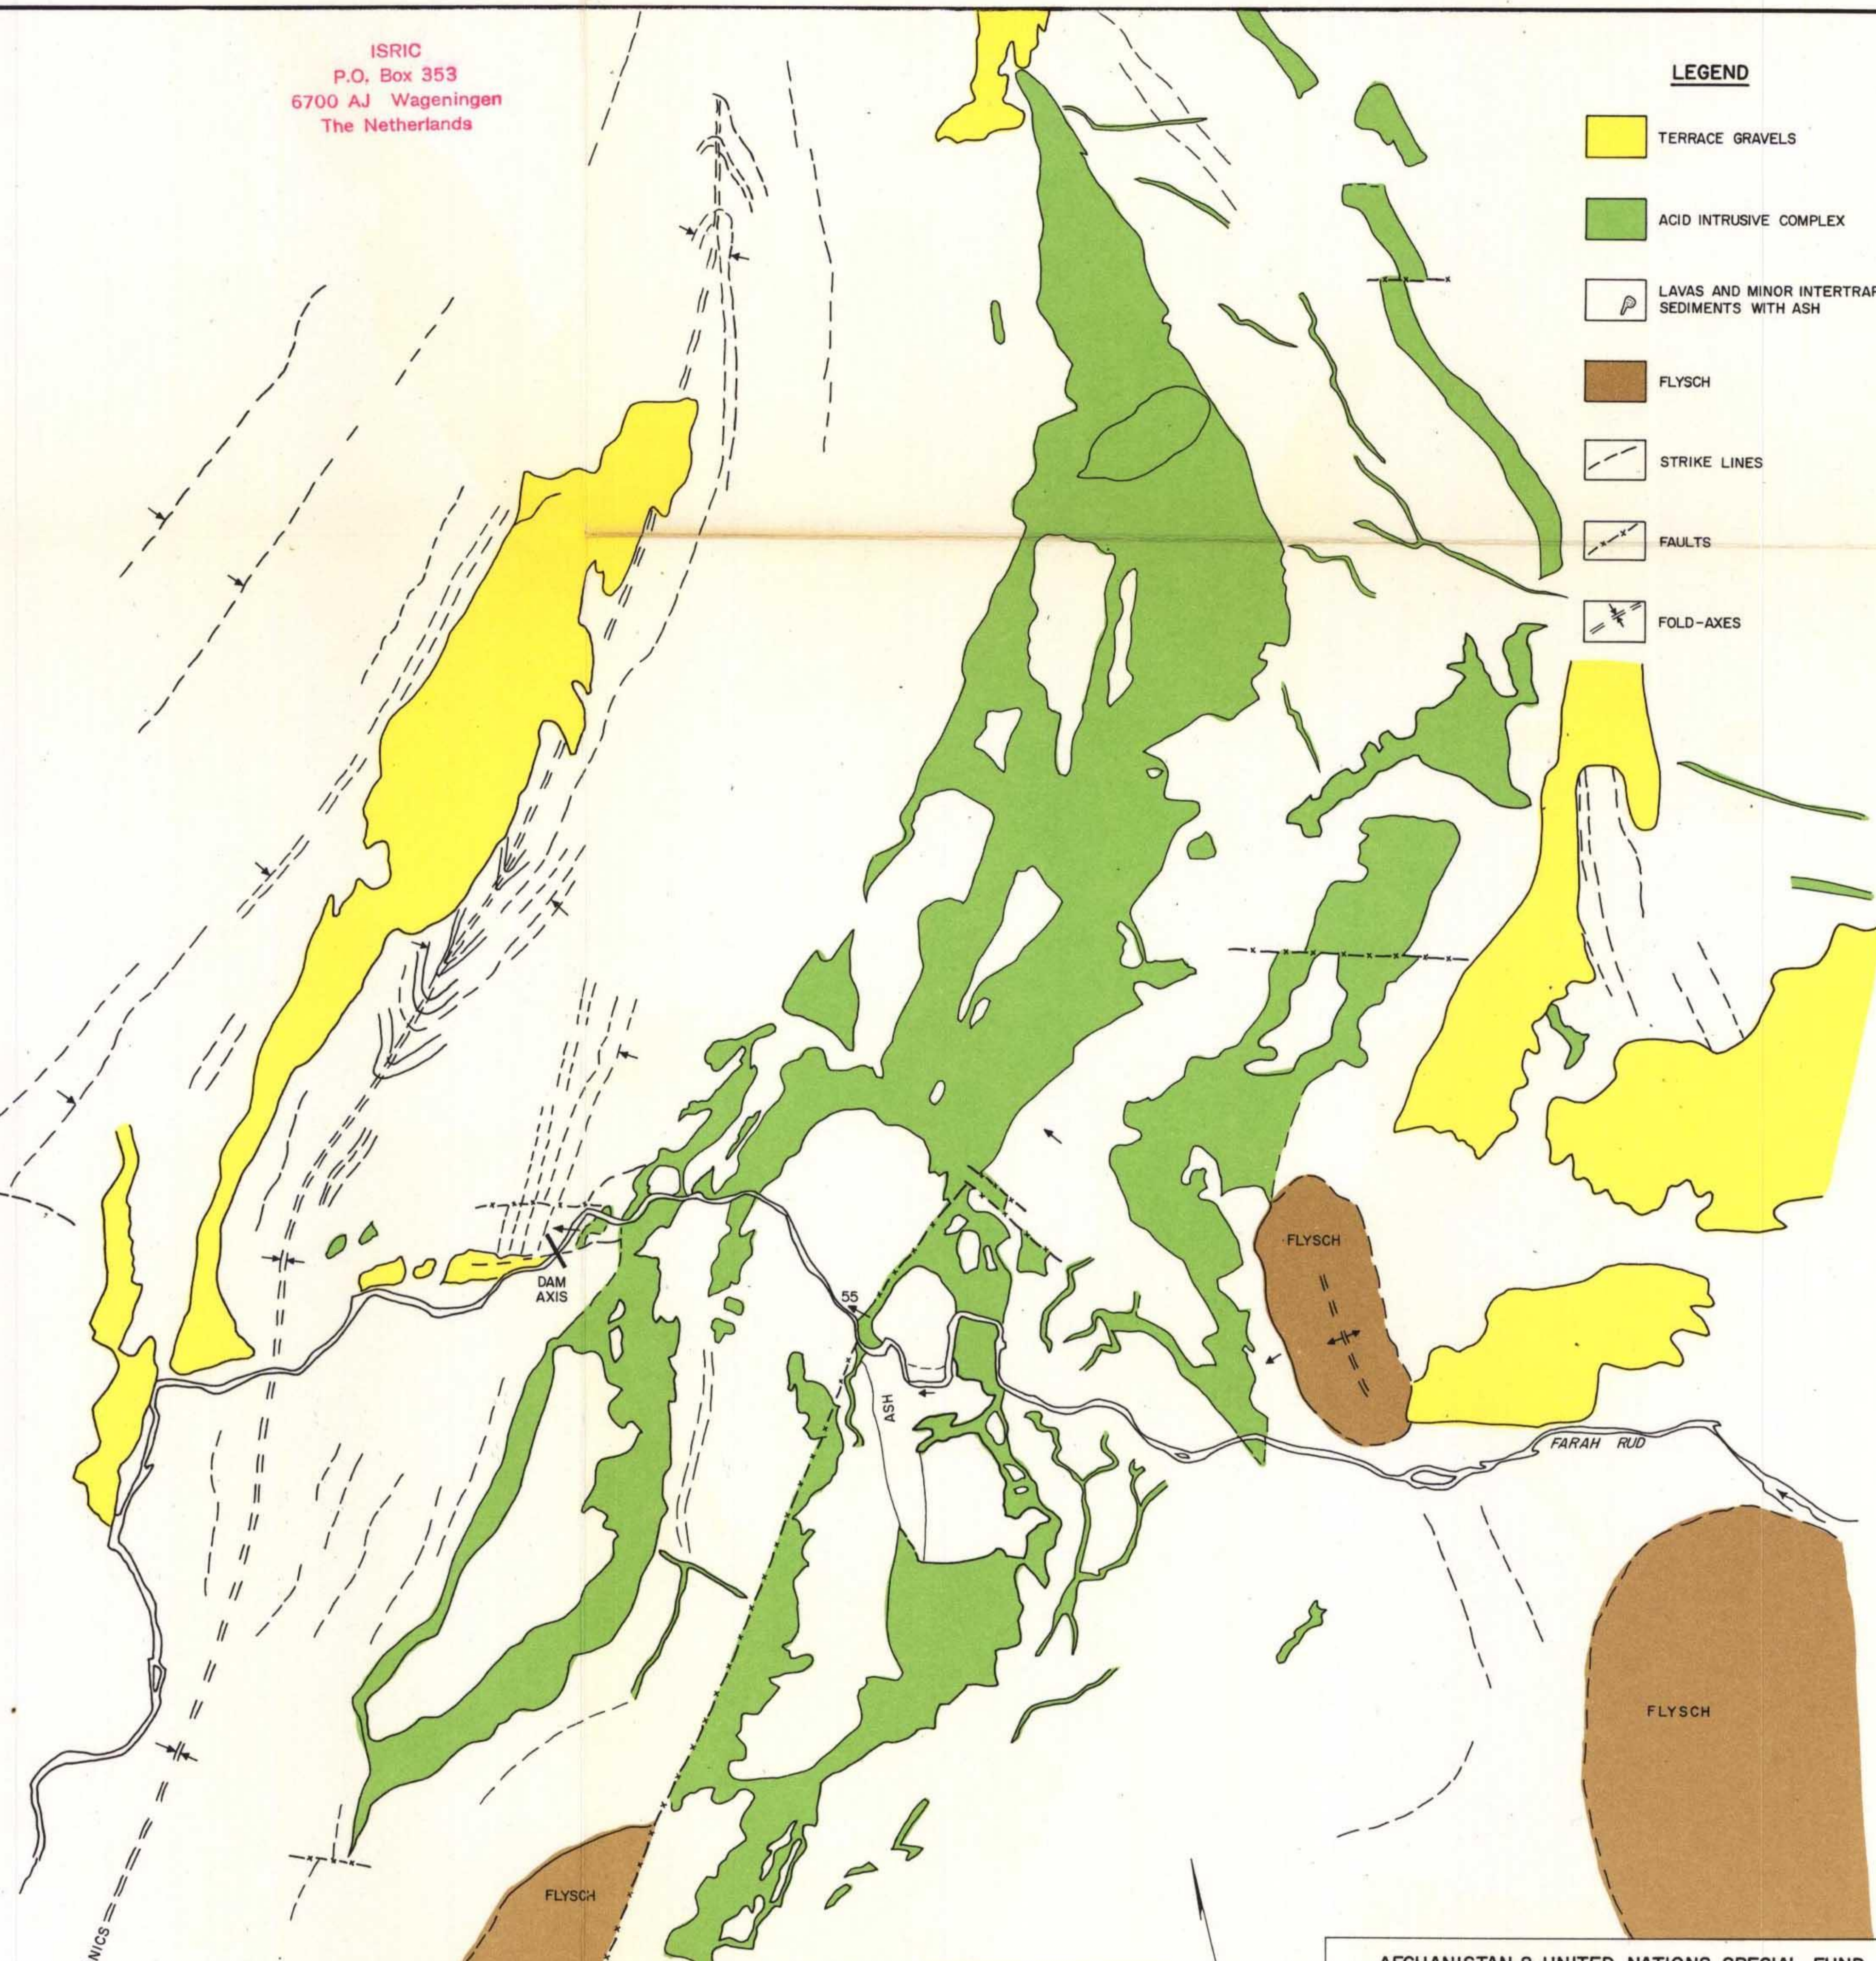

ISRIC
P.O. Box 353
6700 AJ Wageningen
The Netherlands

LEGEND

- TERRACE GRAVELS
- ACID INTRUSIVE COMPLEX
- P LAVAS AND MINOR INTERTRAPPEAN SEDIMENTS WITH ASH
- FLYSCH
- STRIKE LINES
- FAULTS
- FOLD-AXES

BAKHSBABAD

SYNCLINE IN FARAH VOLCANICS

ISRIC LIBRARY
AF
65.01
Wageningen, The Netherlands

Based on Fairchild Air Photos 7-14716 & 7-1-14627
Ground Traverses & Survey.

AFGHANISTAN & UNITED NATIONS SPECIAL FUND LAND & WATER RESOURCES SURVEY	
FOOD AND AGRICULTURE ORGANIZATION OF THE UNITED NATIONS	
GEOLOGICAL SKETCH MAP OF BAKHSBABAD AREA	
1:50,000	
0 1 2 3 4 km	
GEOLOGY BY J. B. AUDEN	
DATE MARCH 1961	
Drawing No. Vol. II - 6	