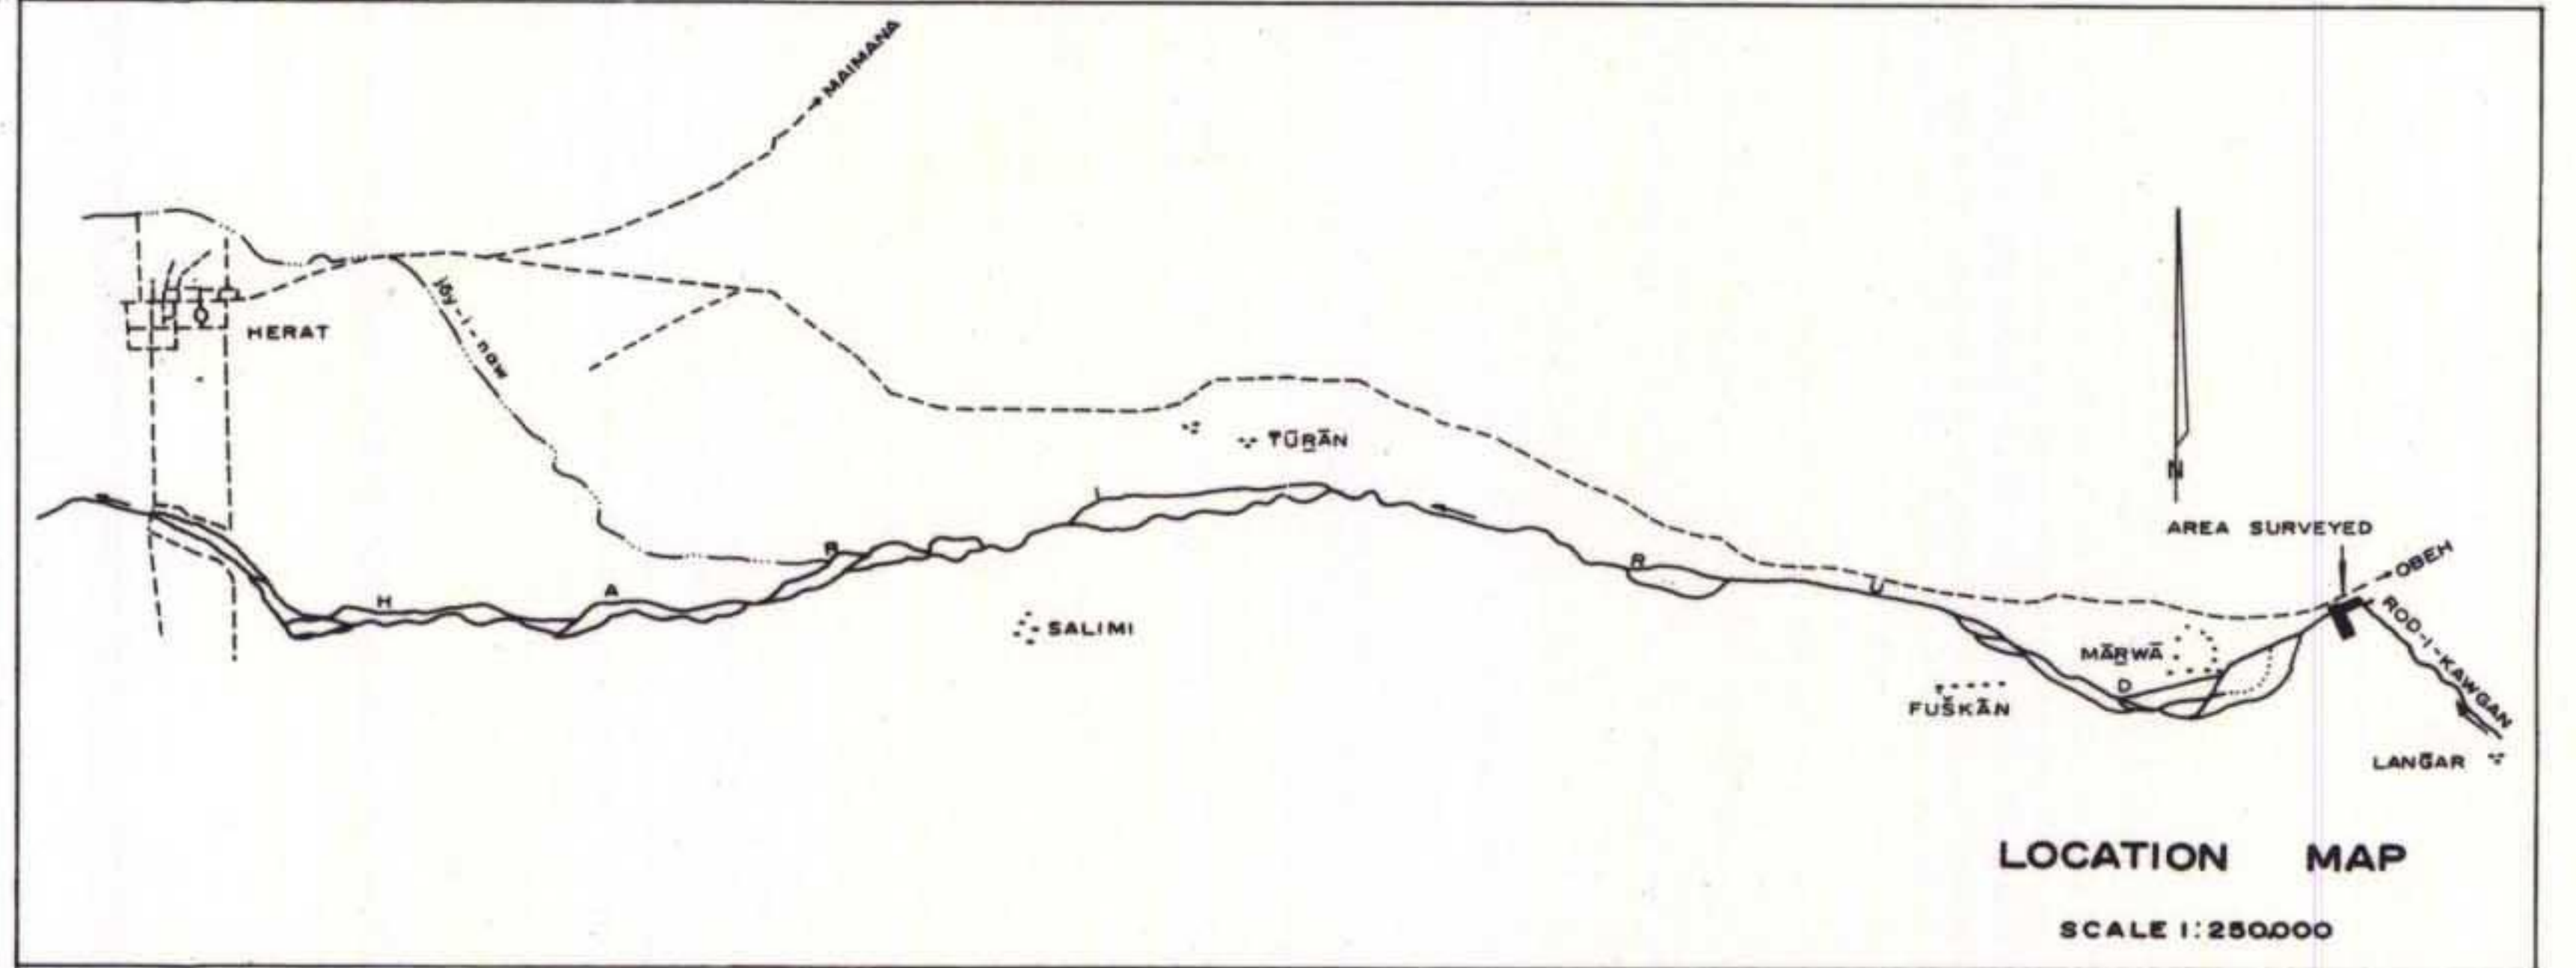

ISRIC
P.O. Box 353
6700 AJ Wageningen
The Netherlands

ISRIC LIBRARY
AF
65.01
Wageningen, The Netherlands

ISRIC
ASB
73-2
Wageningen, The Netherlands

AFGHANISTAN & U.N. SPECIAL FUND
LAND & WATER RESOURCES SURVEY

MAP OF MARWA WEIR SITE
appr. 1:4000

DATUM: Atg. Geol. Surv. BM. 409 F-7
DATE: March 1963
DRAWING NO VOL. II - 27
PLAN No. T/H/19