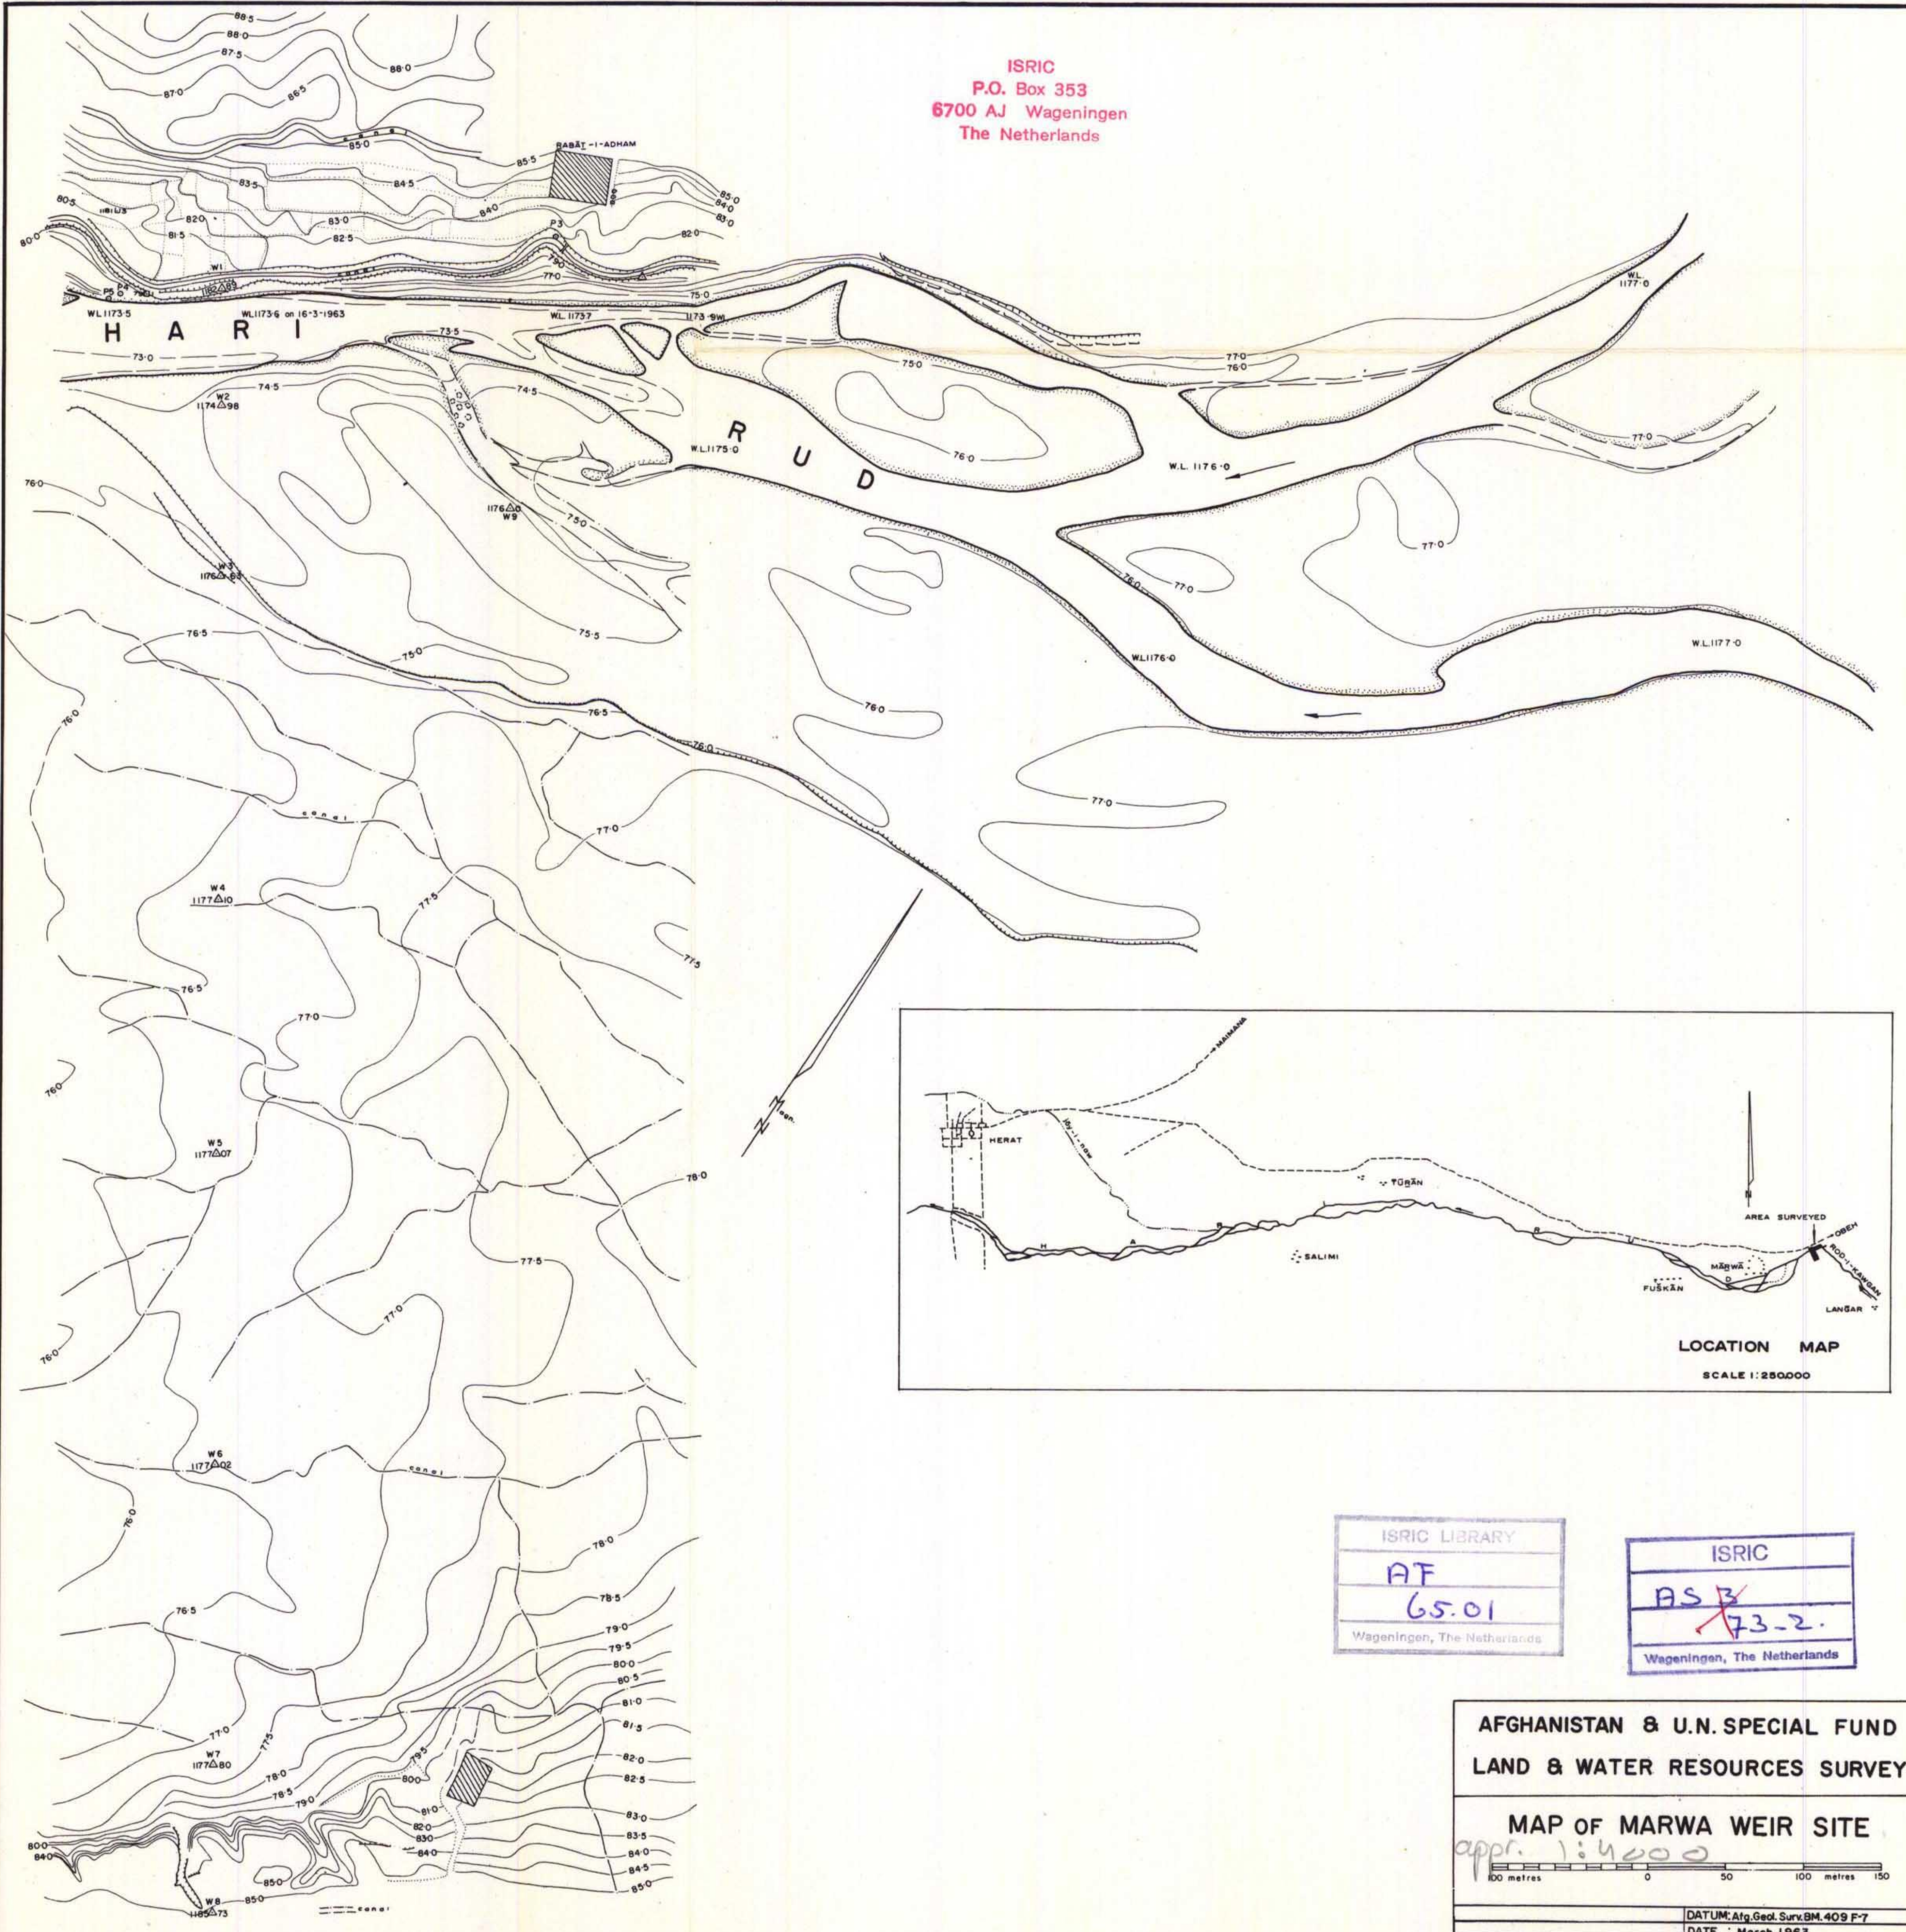

ISRIC  
P.O. Box 353  
6700 AJ Wageningen  
The Netherlands

ISRIC LIBRARY  
AF  
65.01  
Wageningen, The Netherlands

ISRIC  
ASB  
73-2  
Wageningen, The Netherlands

AFGHANISTAN & U.N. SPECIAL FUND  
LAND & WATER RESOURCES SURVEY

MAP OF MARWA WEIR SITE  
*appr. 1:4000*

DATUM: Atg. Geol. Surv. BM. 409 F-7  
DATE: March 1963  
DRAWING NO VOL. II - 27  
PLAN No. T/H/19