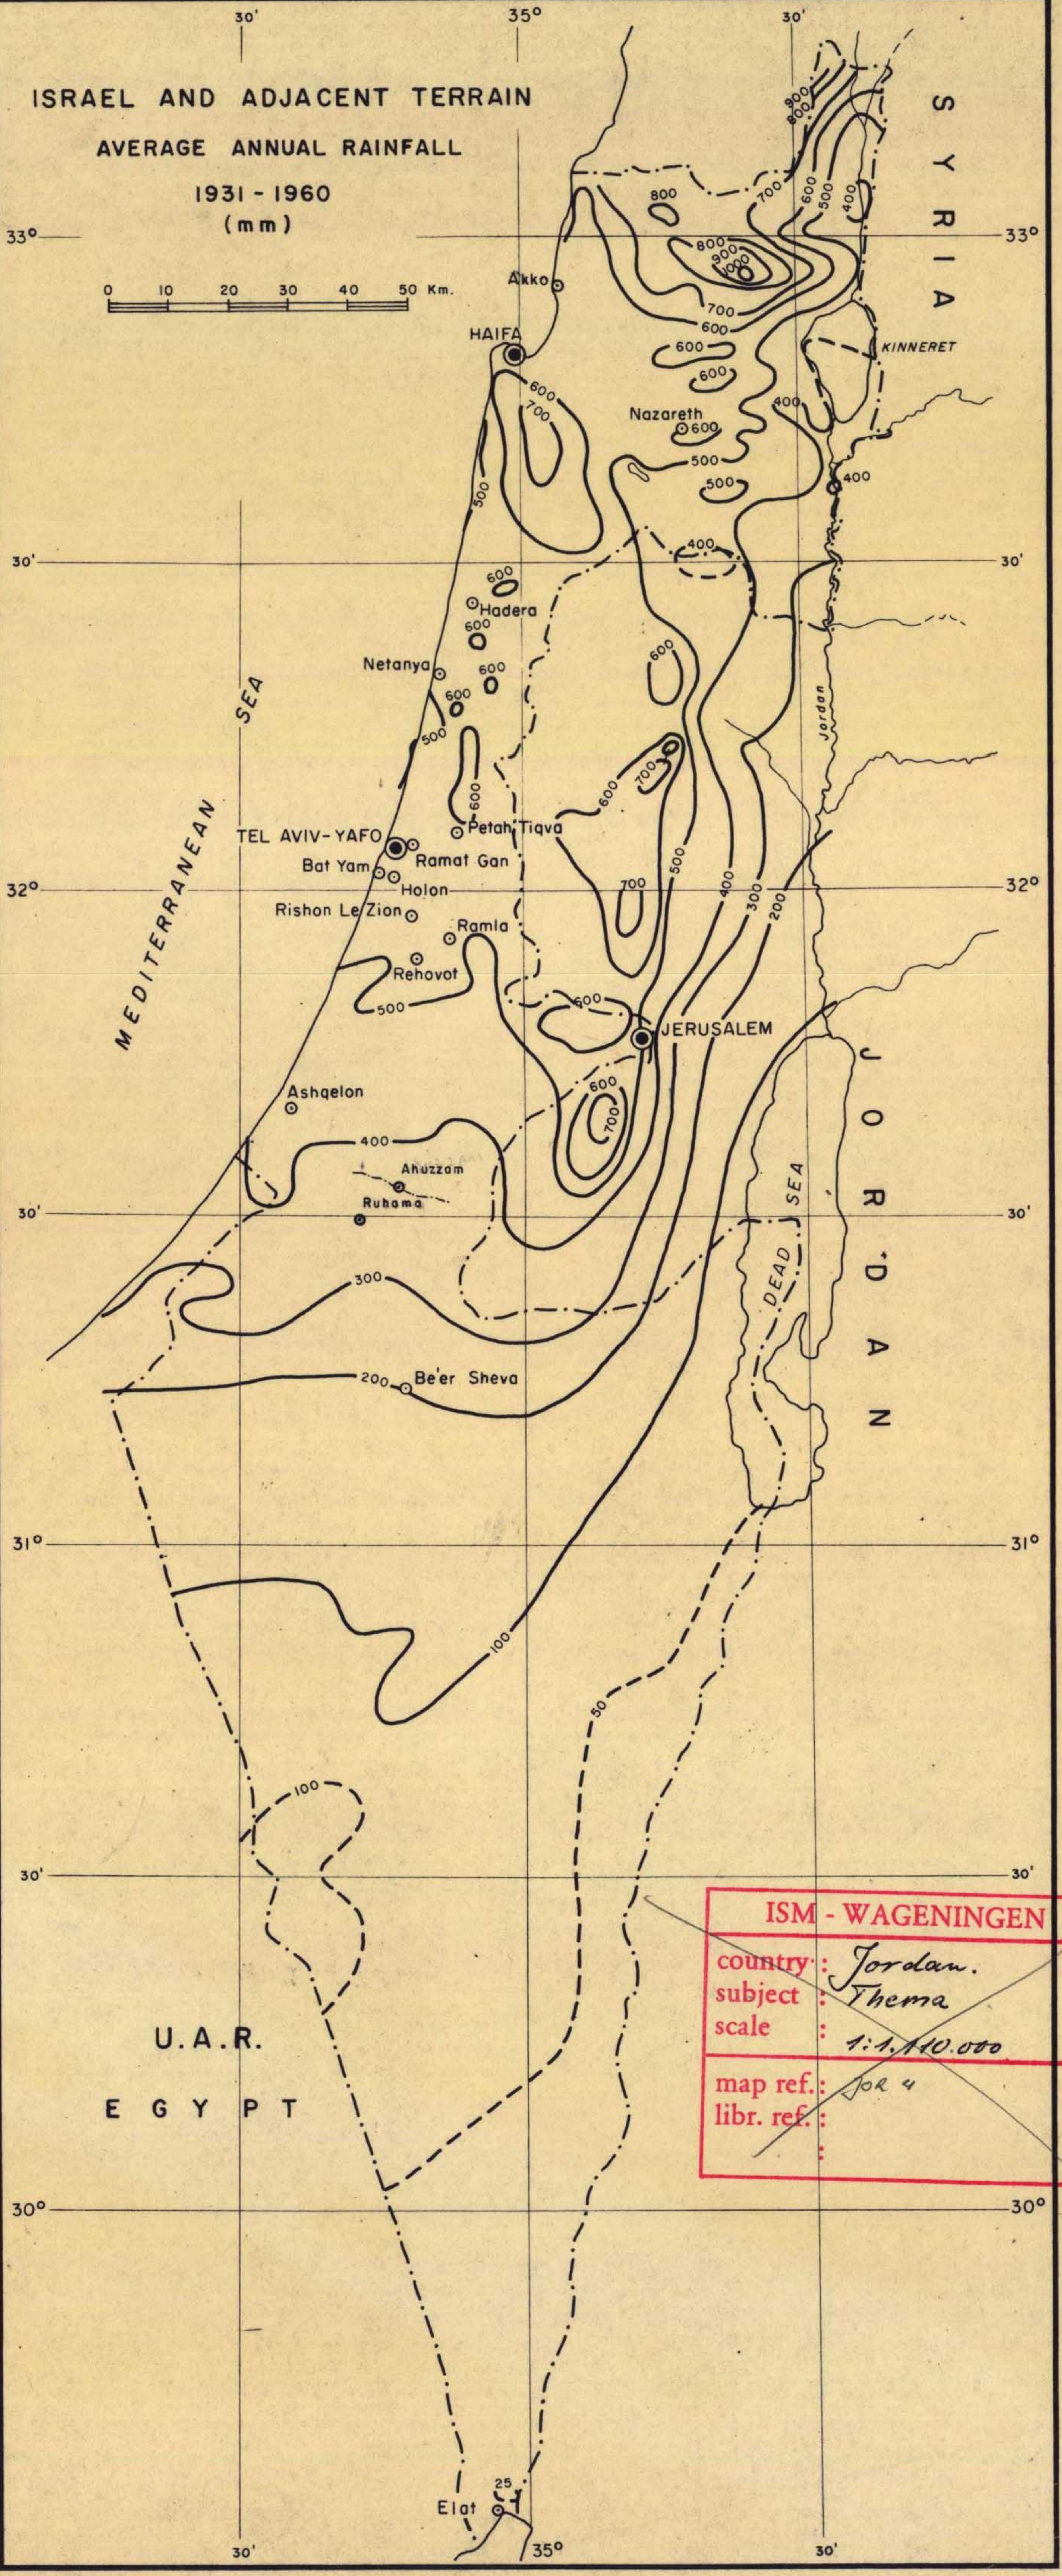

ISRAEL AND ADJACENT TERRAIN
AVERAGE ANNUAL RAINFALL
1931 - 1960
(mm)

ISM - WAGENINGEN	
country:	<i>Jordan.</i>
subject:	<i>Thema</i>
scale:	<i>1:1.140.000</i>
map ref.:	<i>Joh 4</i>
libr. ref.:	