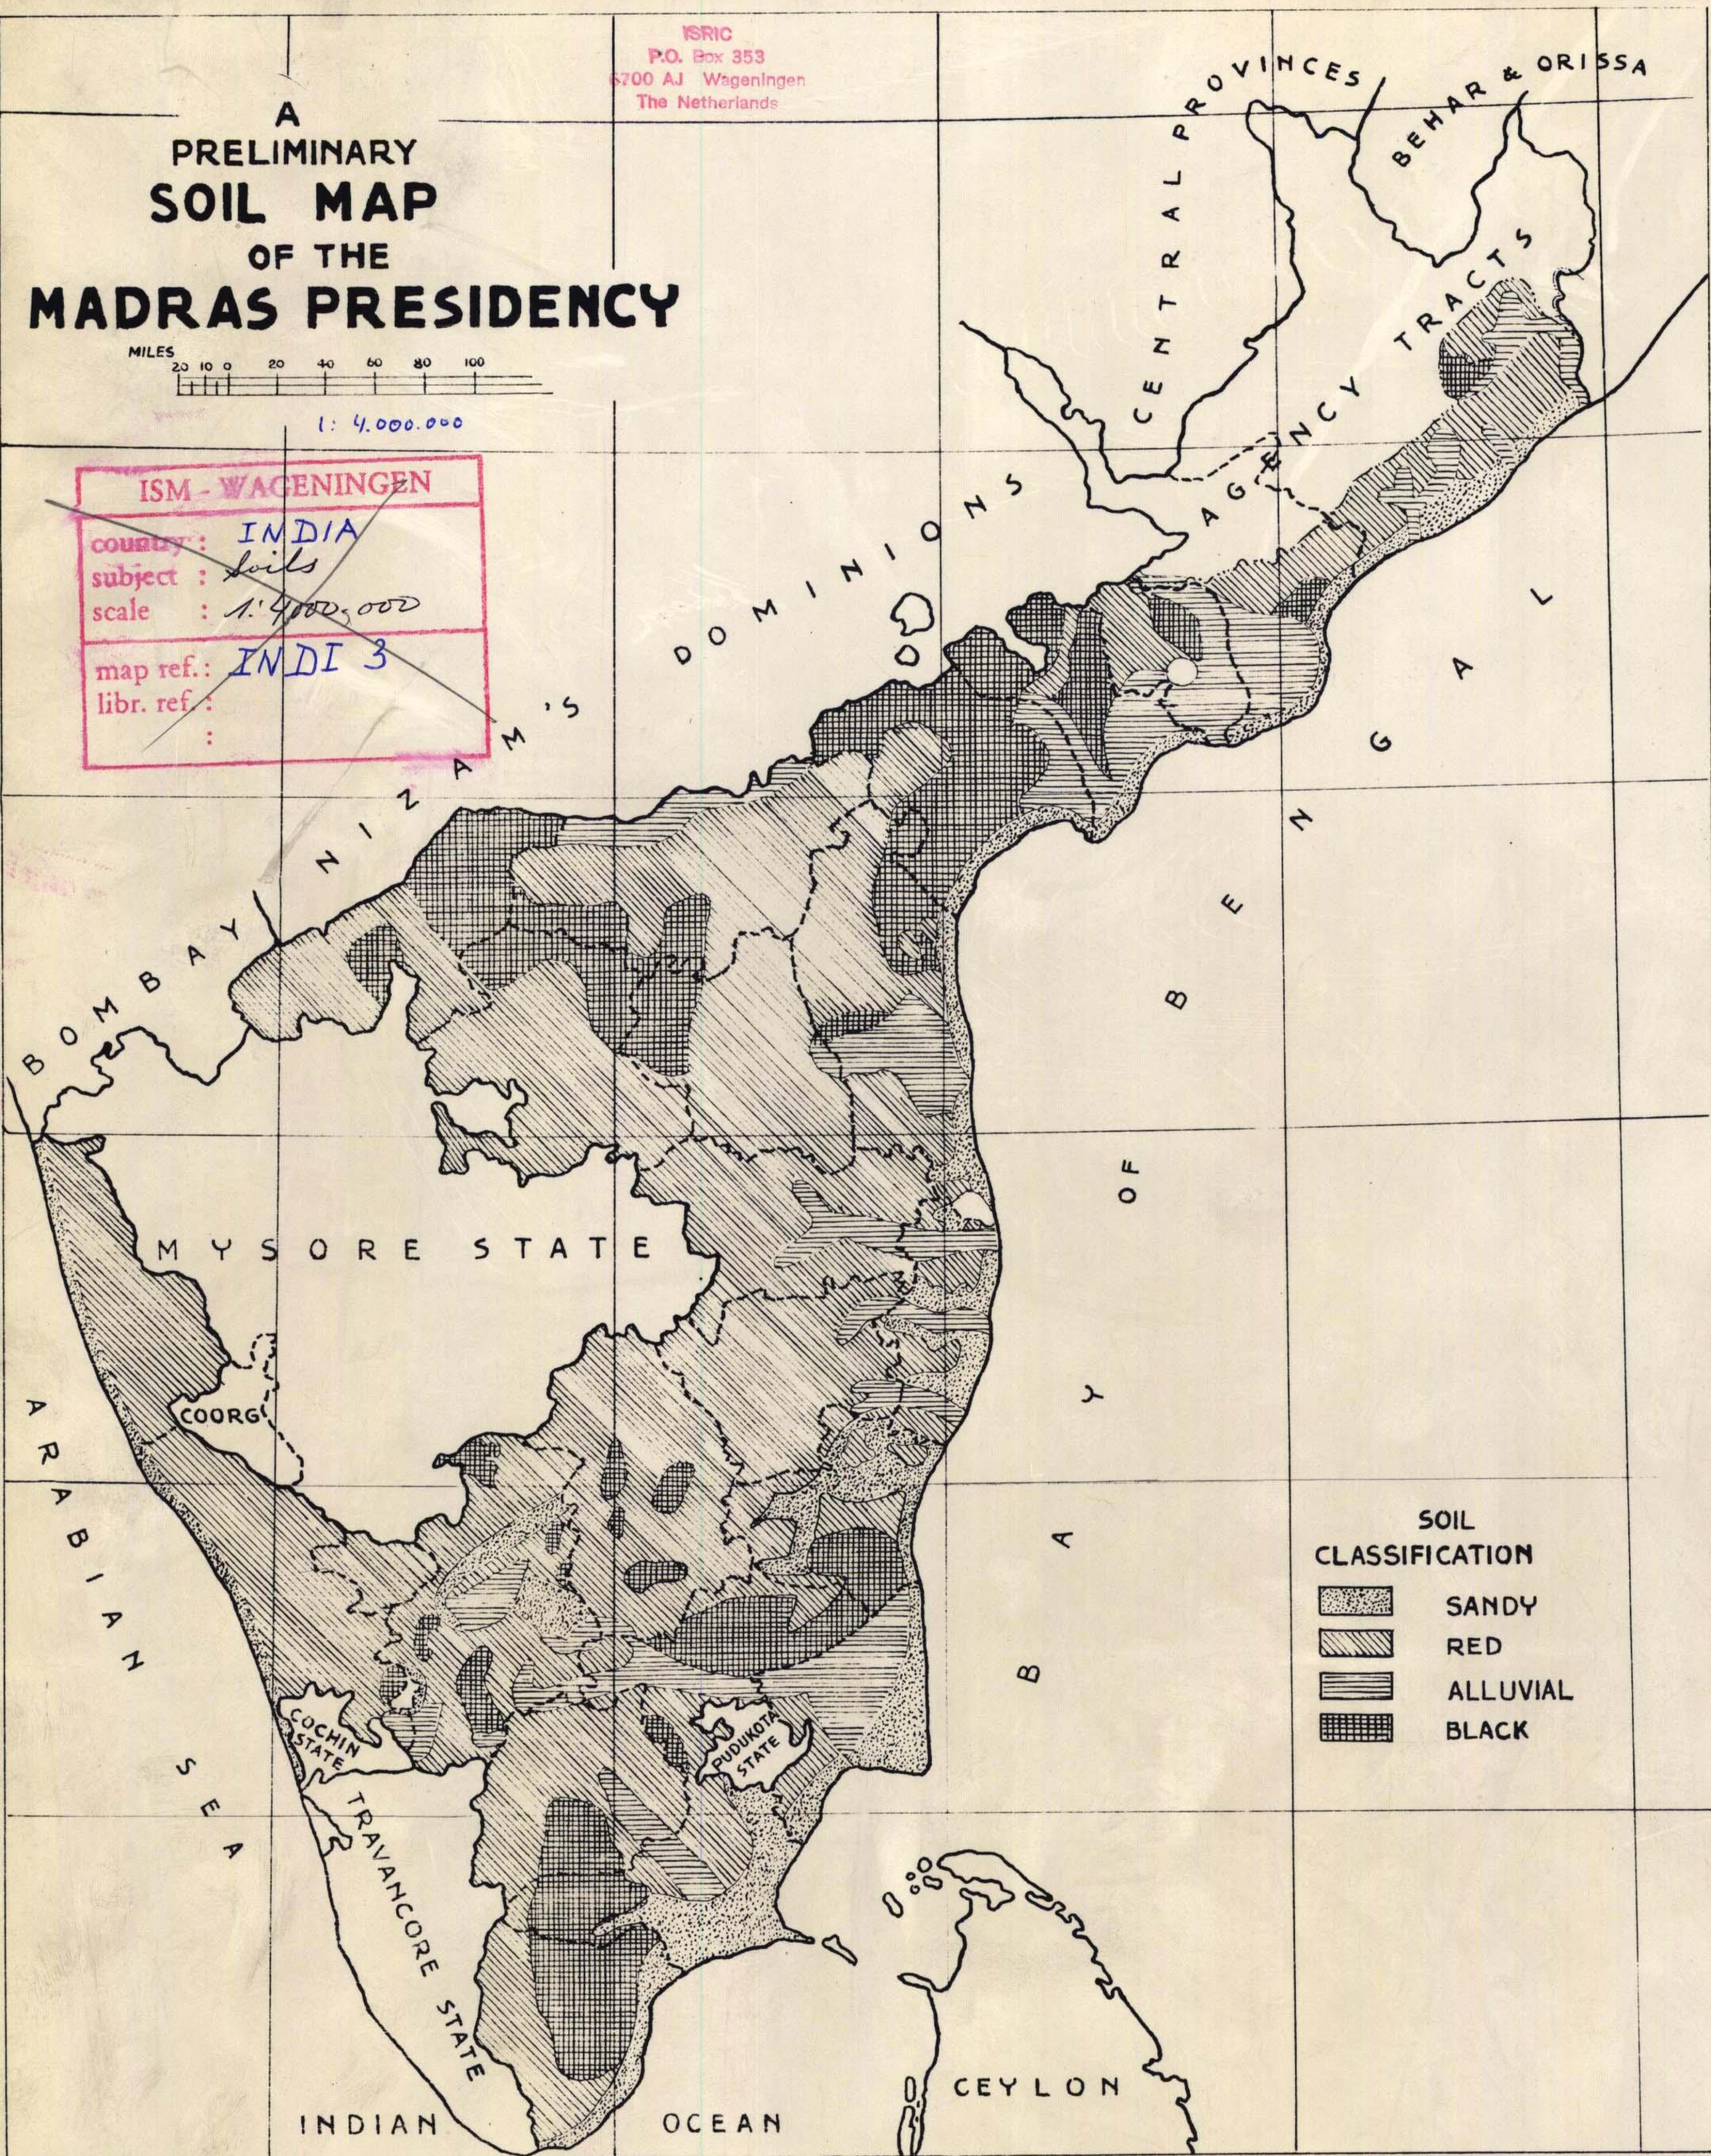

ISRIC
P.O. Box 353
6700 AJ Wageningen
The Netherlands

A PRELIMINARY SOIL MAP OF THE MADRAS PRESIDENCY

1: 4,000,000

ISM-WAGENINGEN
country: INDIA
subject: soils
scale: 1:4,000,000
map ref.: INDI 3
libr. ref.:

SOIL CLASSIFICATION

	SANDY
	RED
	ALLUVIAL
	BLACK