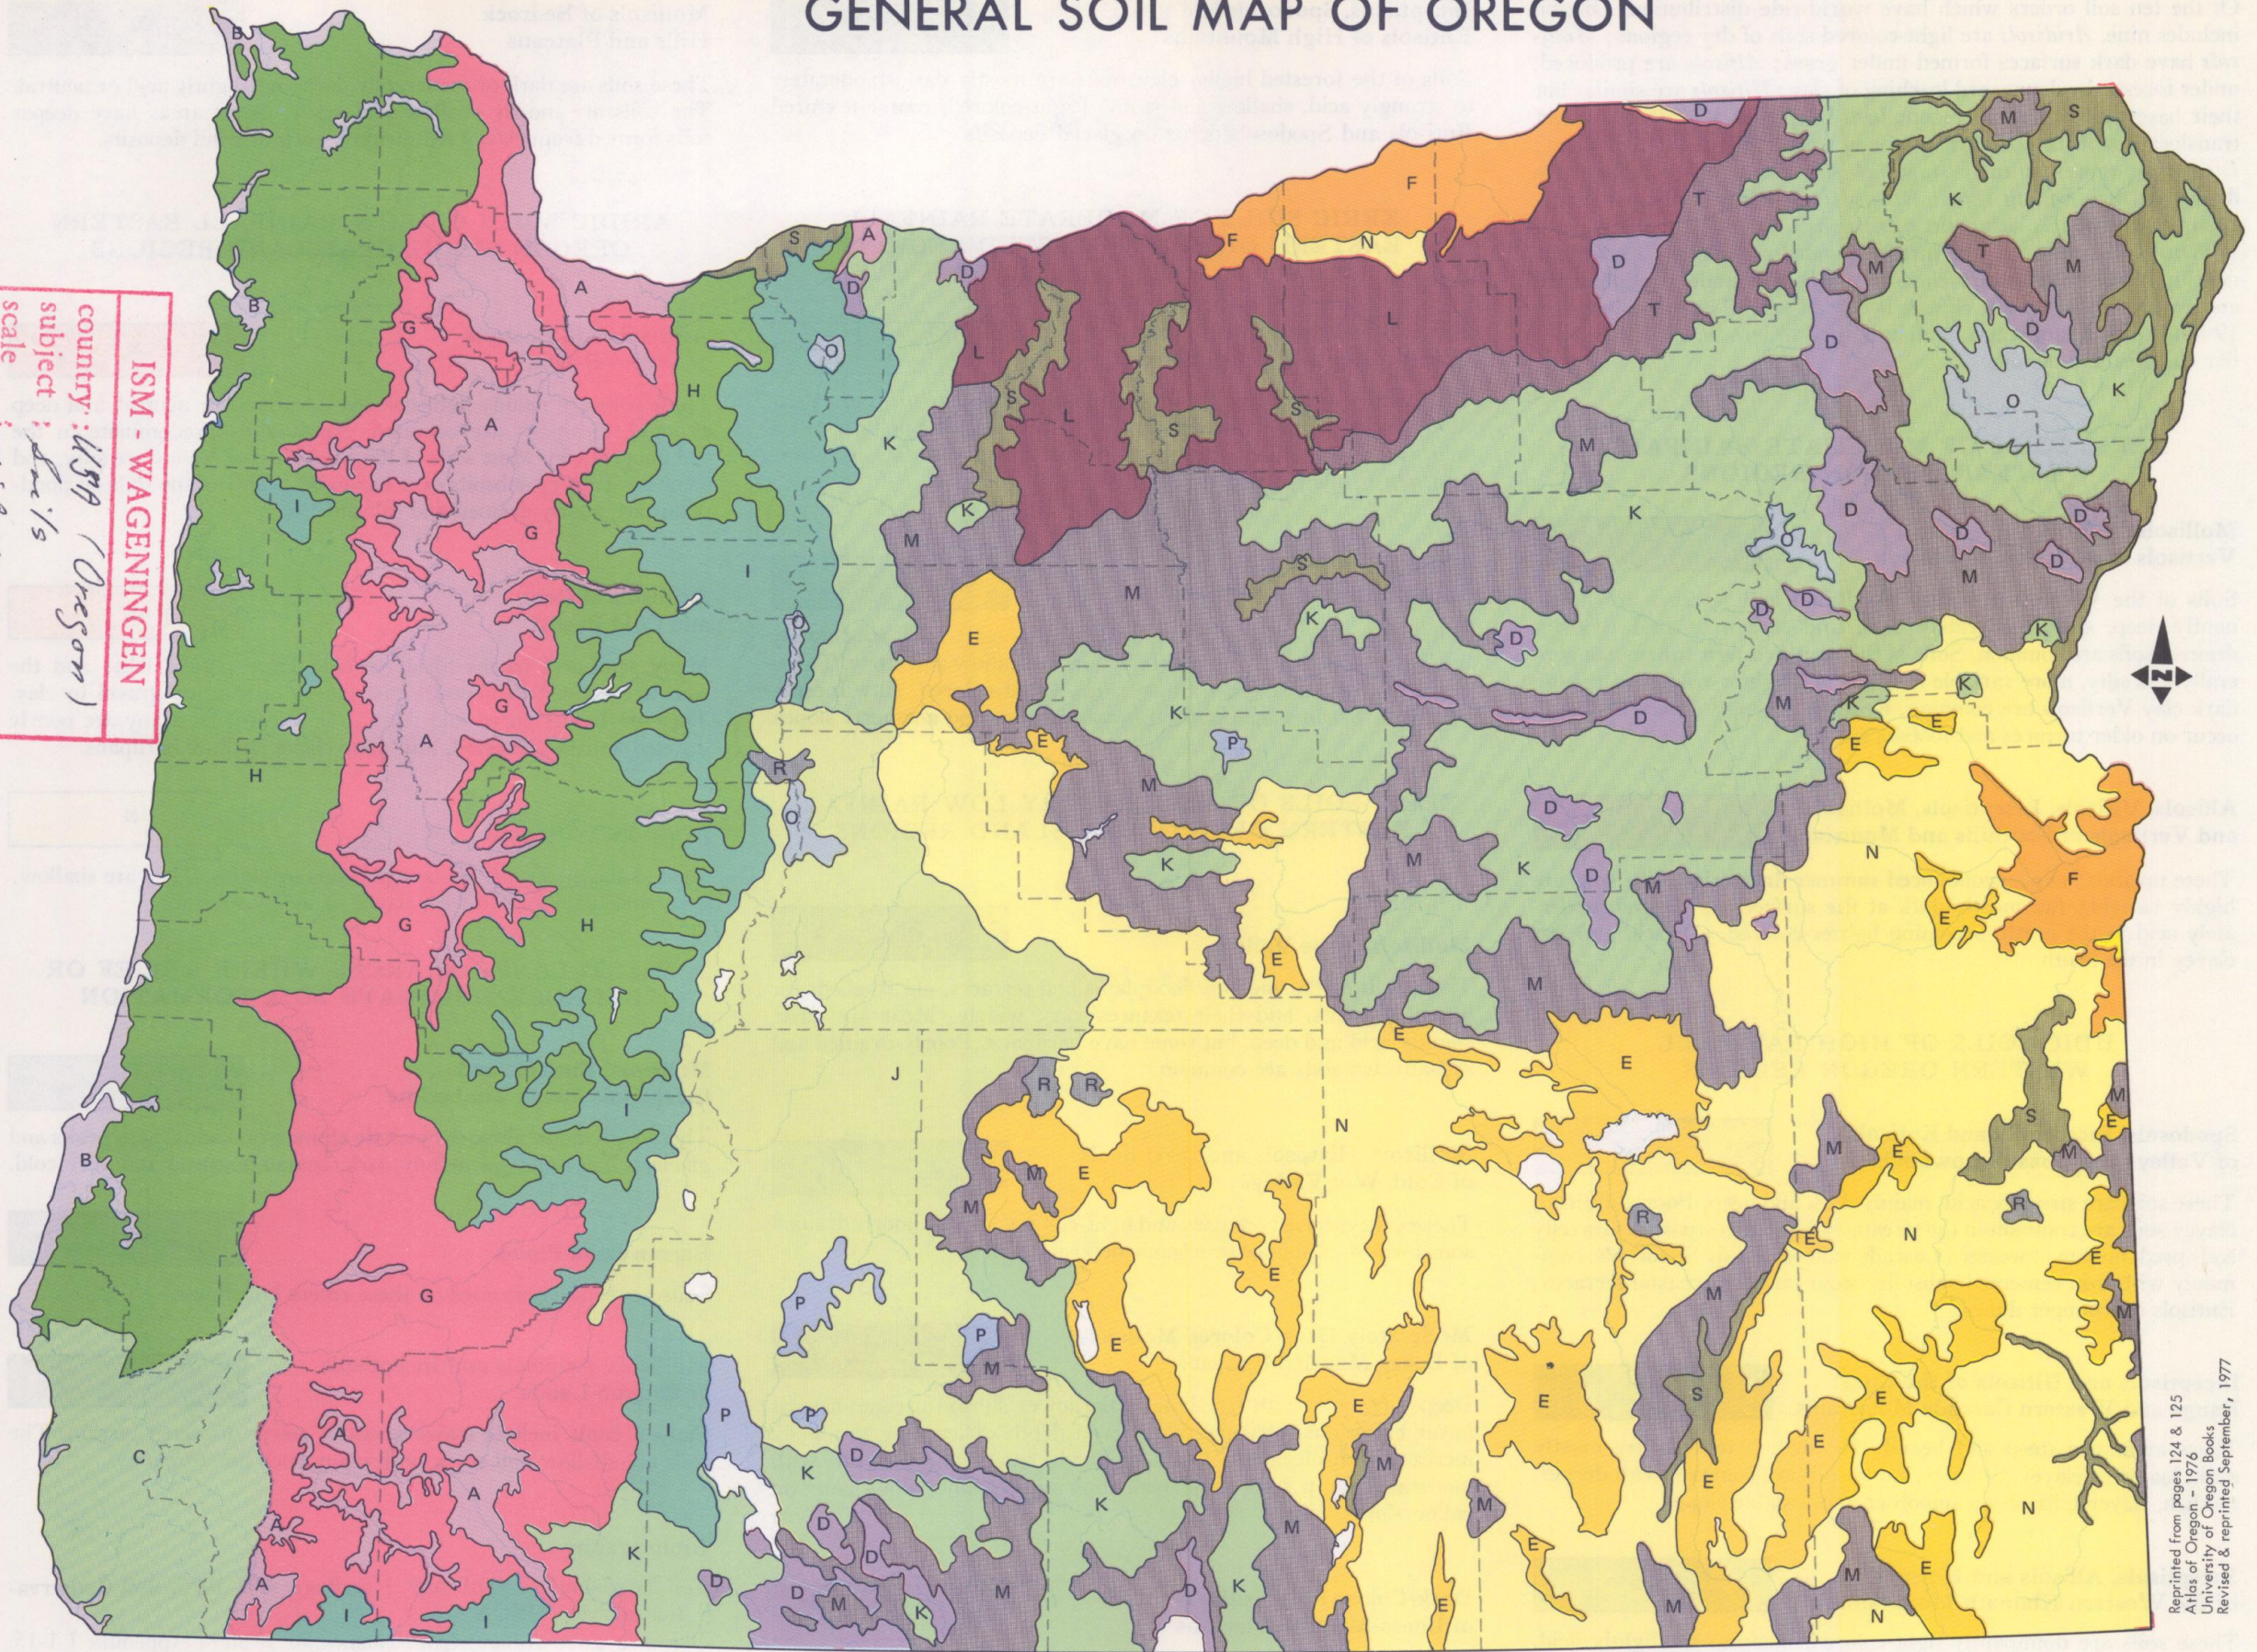

GENERAL SOIL MAP OF OREGON

ISM - WAGENINGEN
 country: USA (Oregon)
 subject: Soils
 scale: 1:2,000,000
 map ref.: US 34
 libr. ref.:

Source: G. H. Simonson, Soil Science Department, OSU, in cooperation with Soil Conservation Service, USDA, August, 1975.