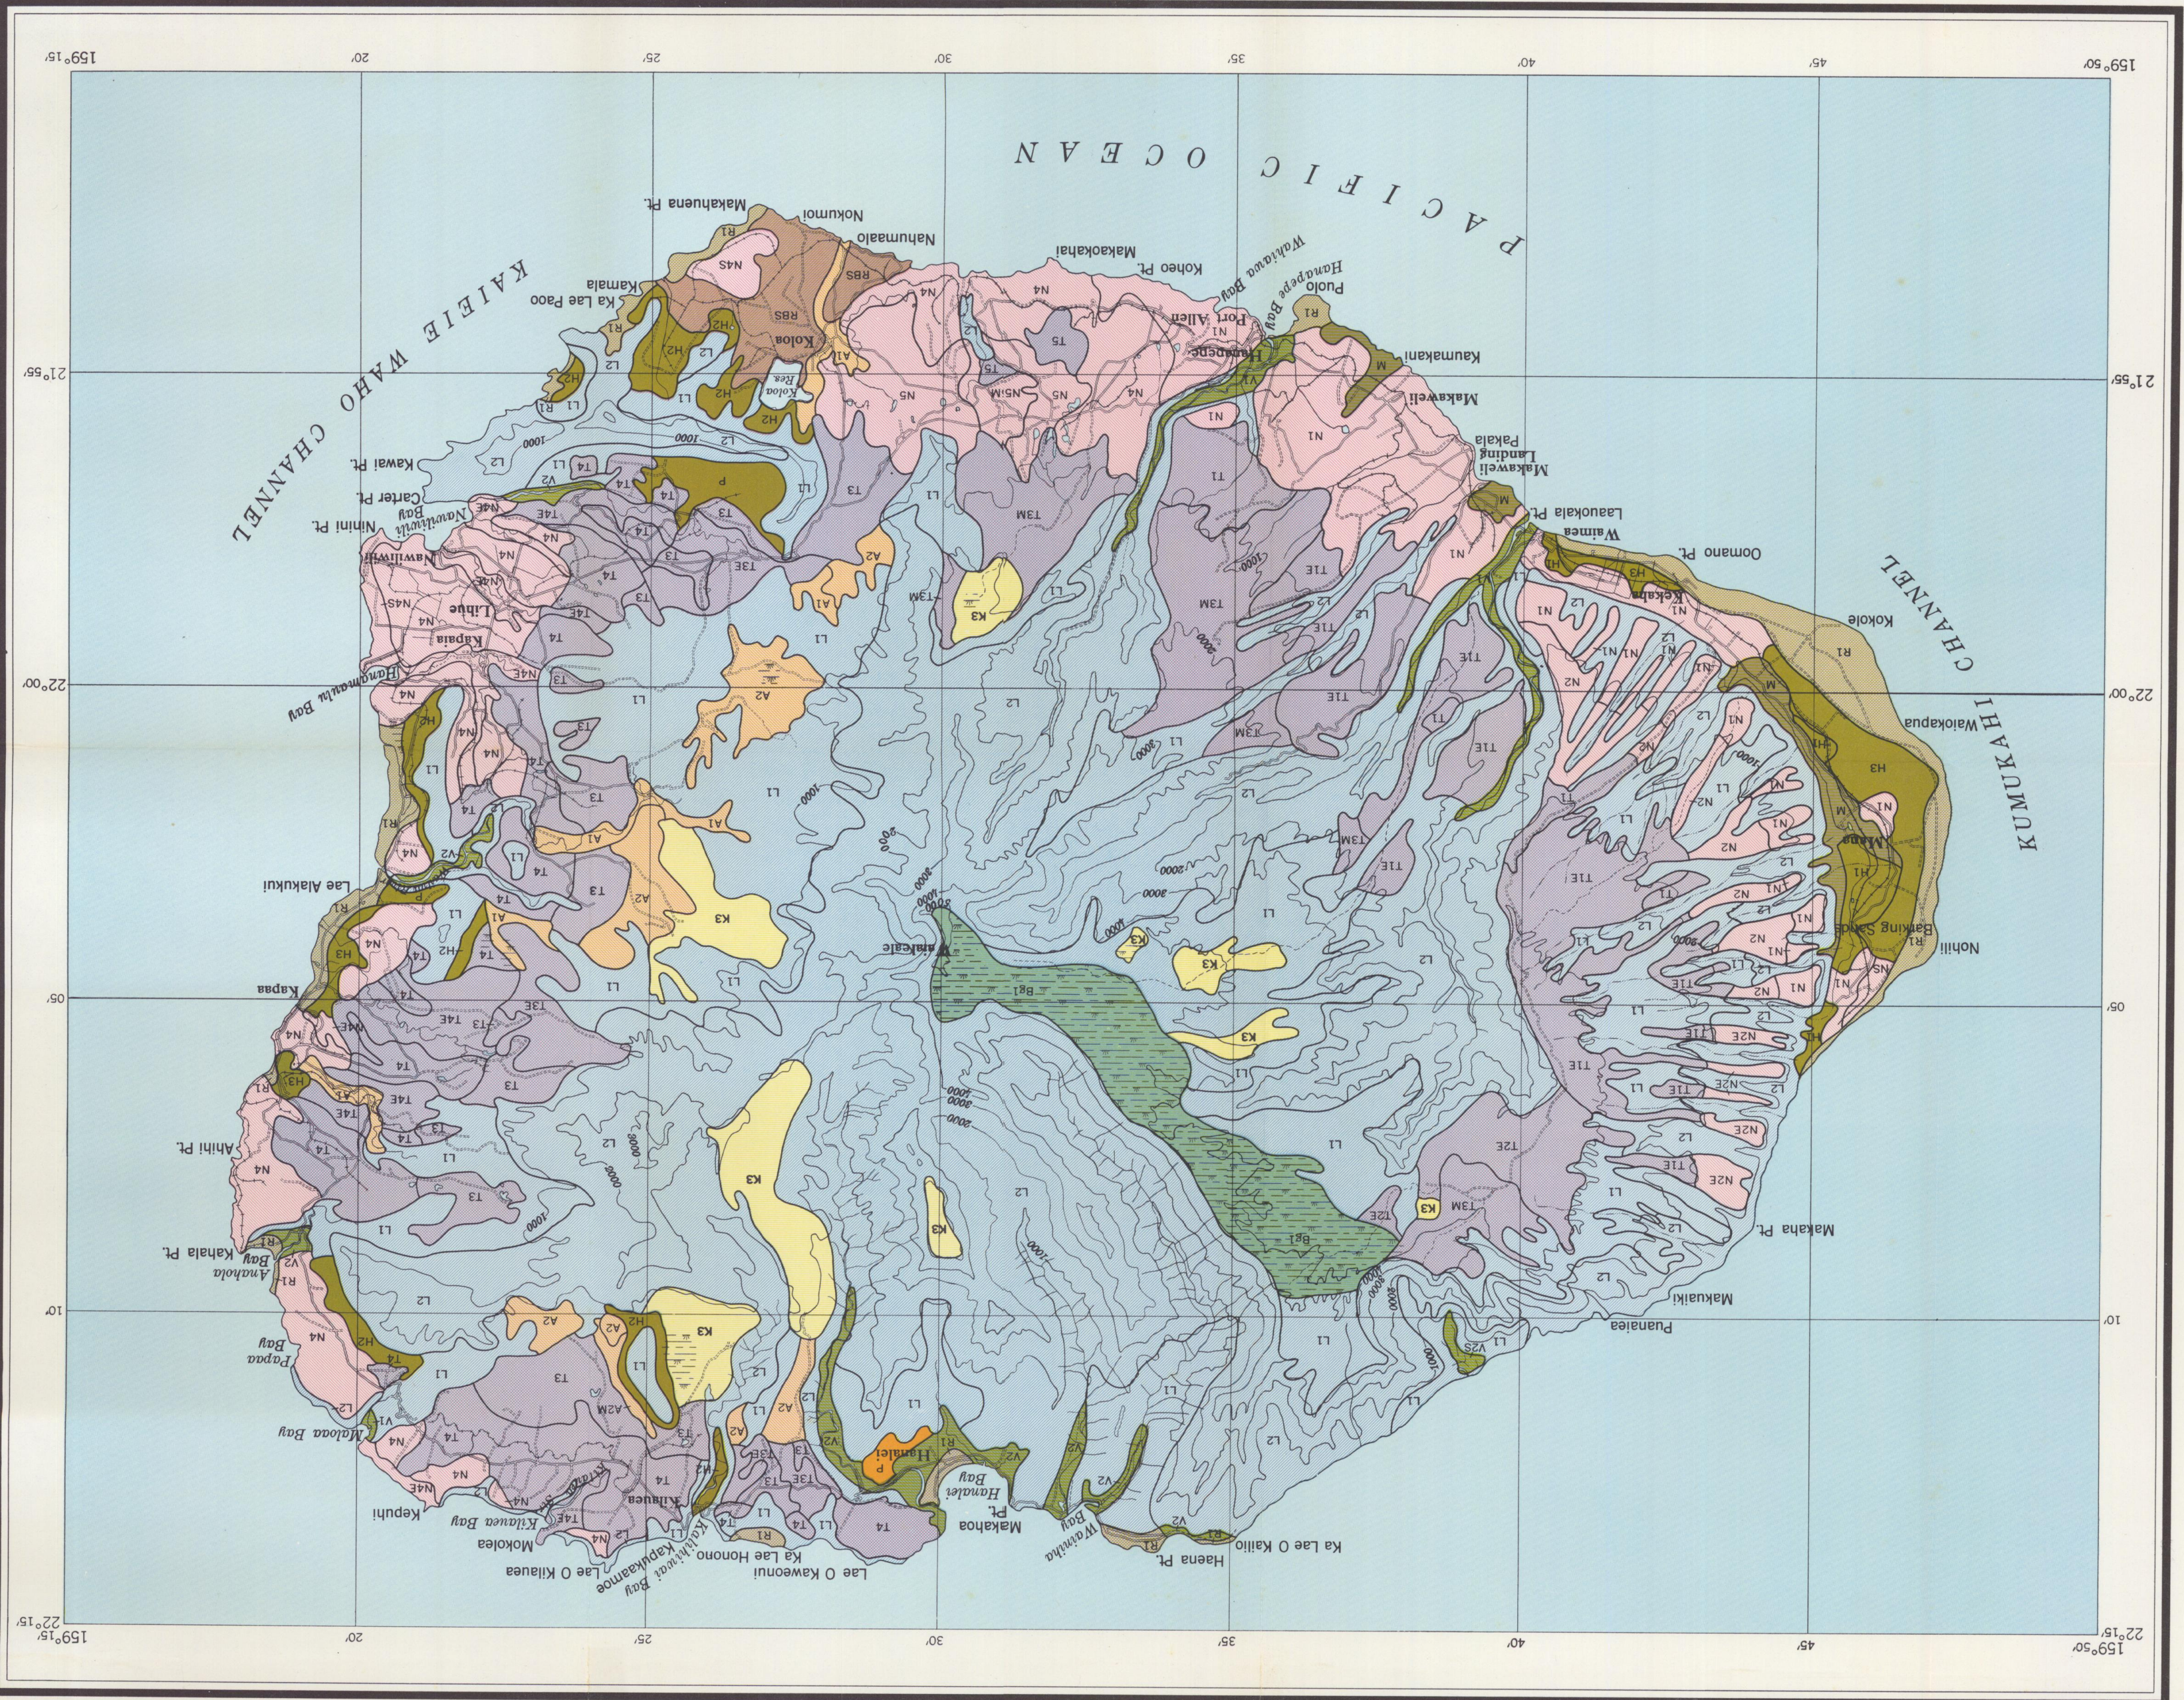

GENERALIZED SOIL MAP
ISLAND OF KAUAI

M. G. Cline, Soil Conservation Service
and Z. C. Foster, Hawaii Agricultural Extension Service.

Map prepared from base by Corps Engineers, U. S. Army.
Soils compiled, 1947.